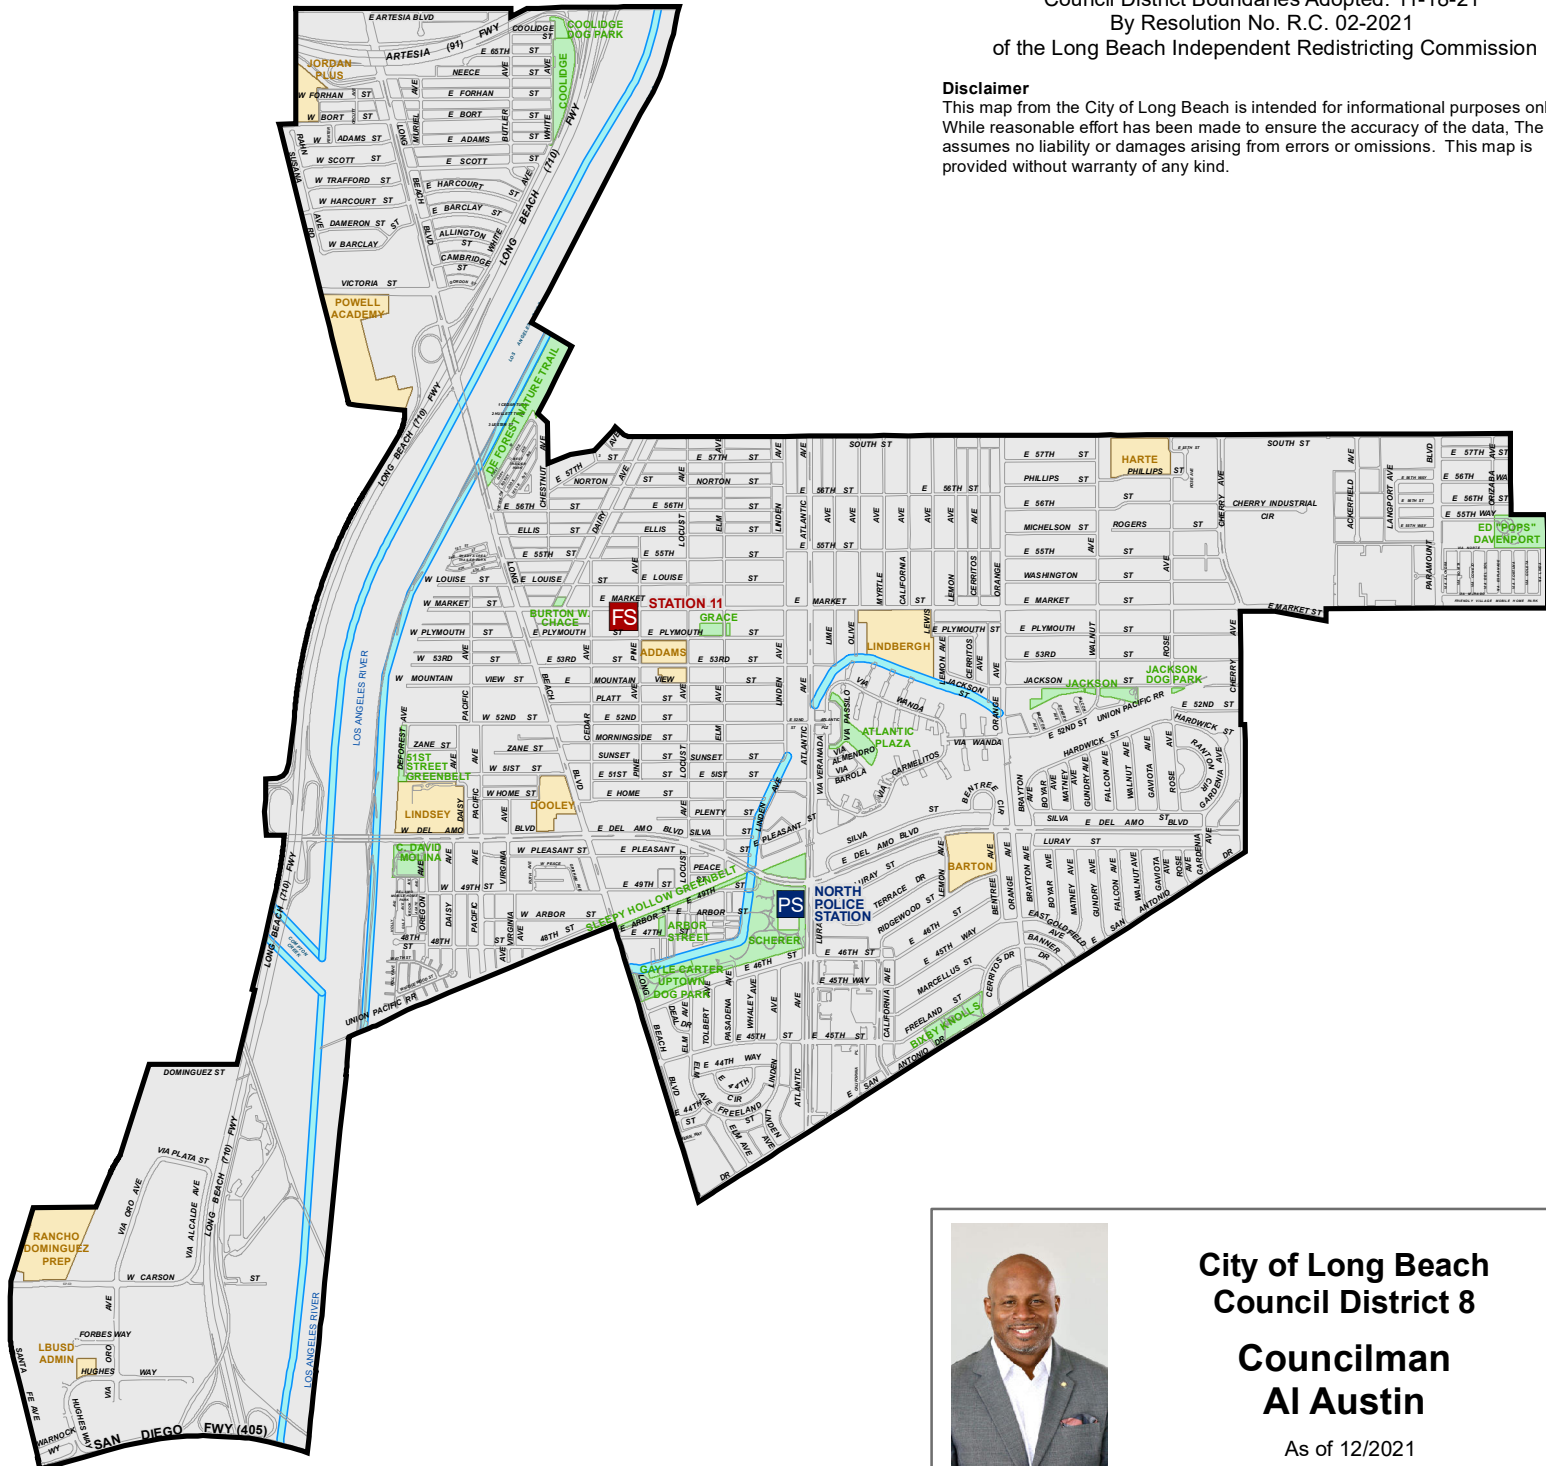

Council District Boundaries Adopted: 11-18-21
By Resolution No. R.C. 02-2021
of the Long Beach Independent Redistricting Commission

Disclaimer

This map from the City of Long Beach is intended for informational purposes only. While reasonable effort has been made to ensure the accuracy of the data, The City assumes no liability or damages arising from errors or omissions. This map is provided without warranty of any kind.

**City of Long Beach
Council District 8**

**Councilman
Al Austin**

As of 12/2021