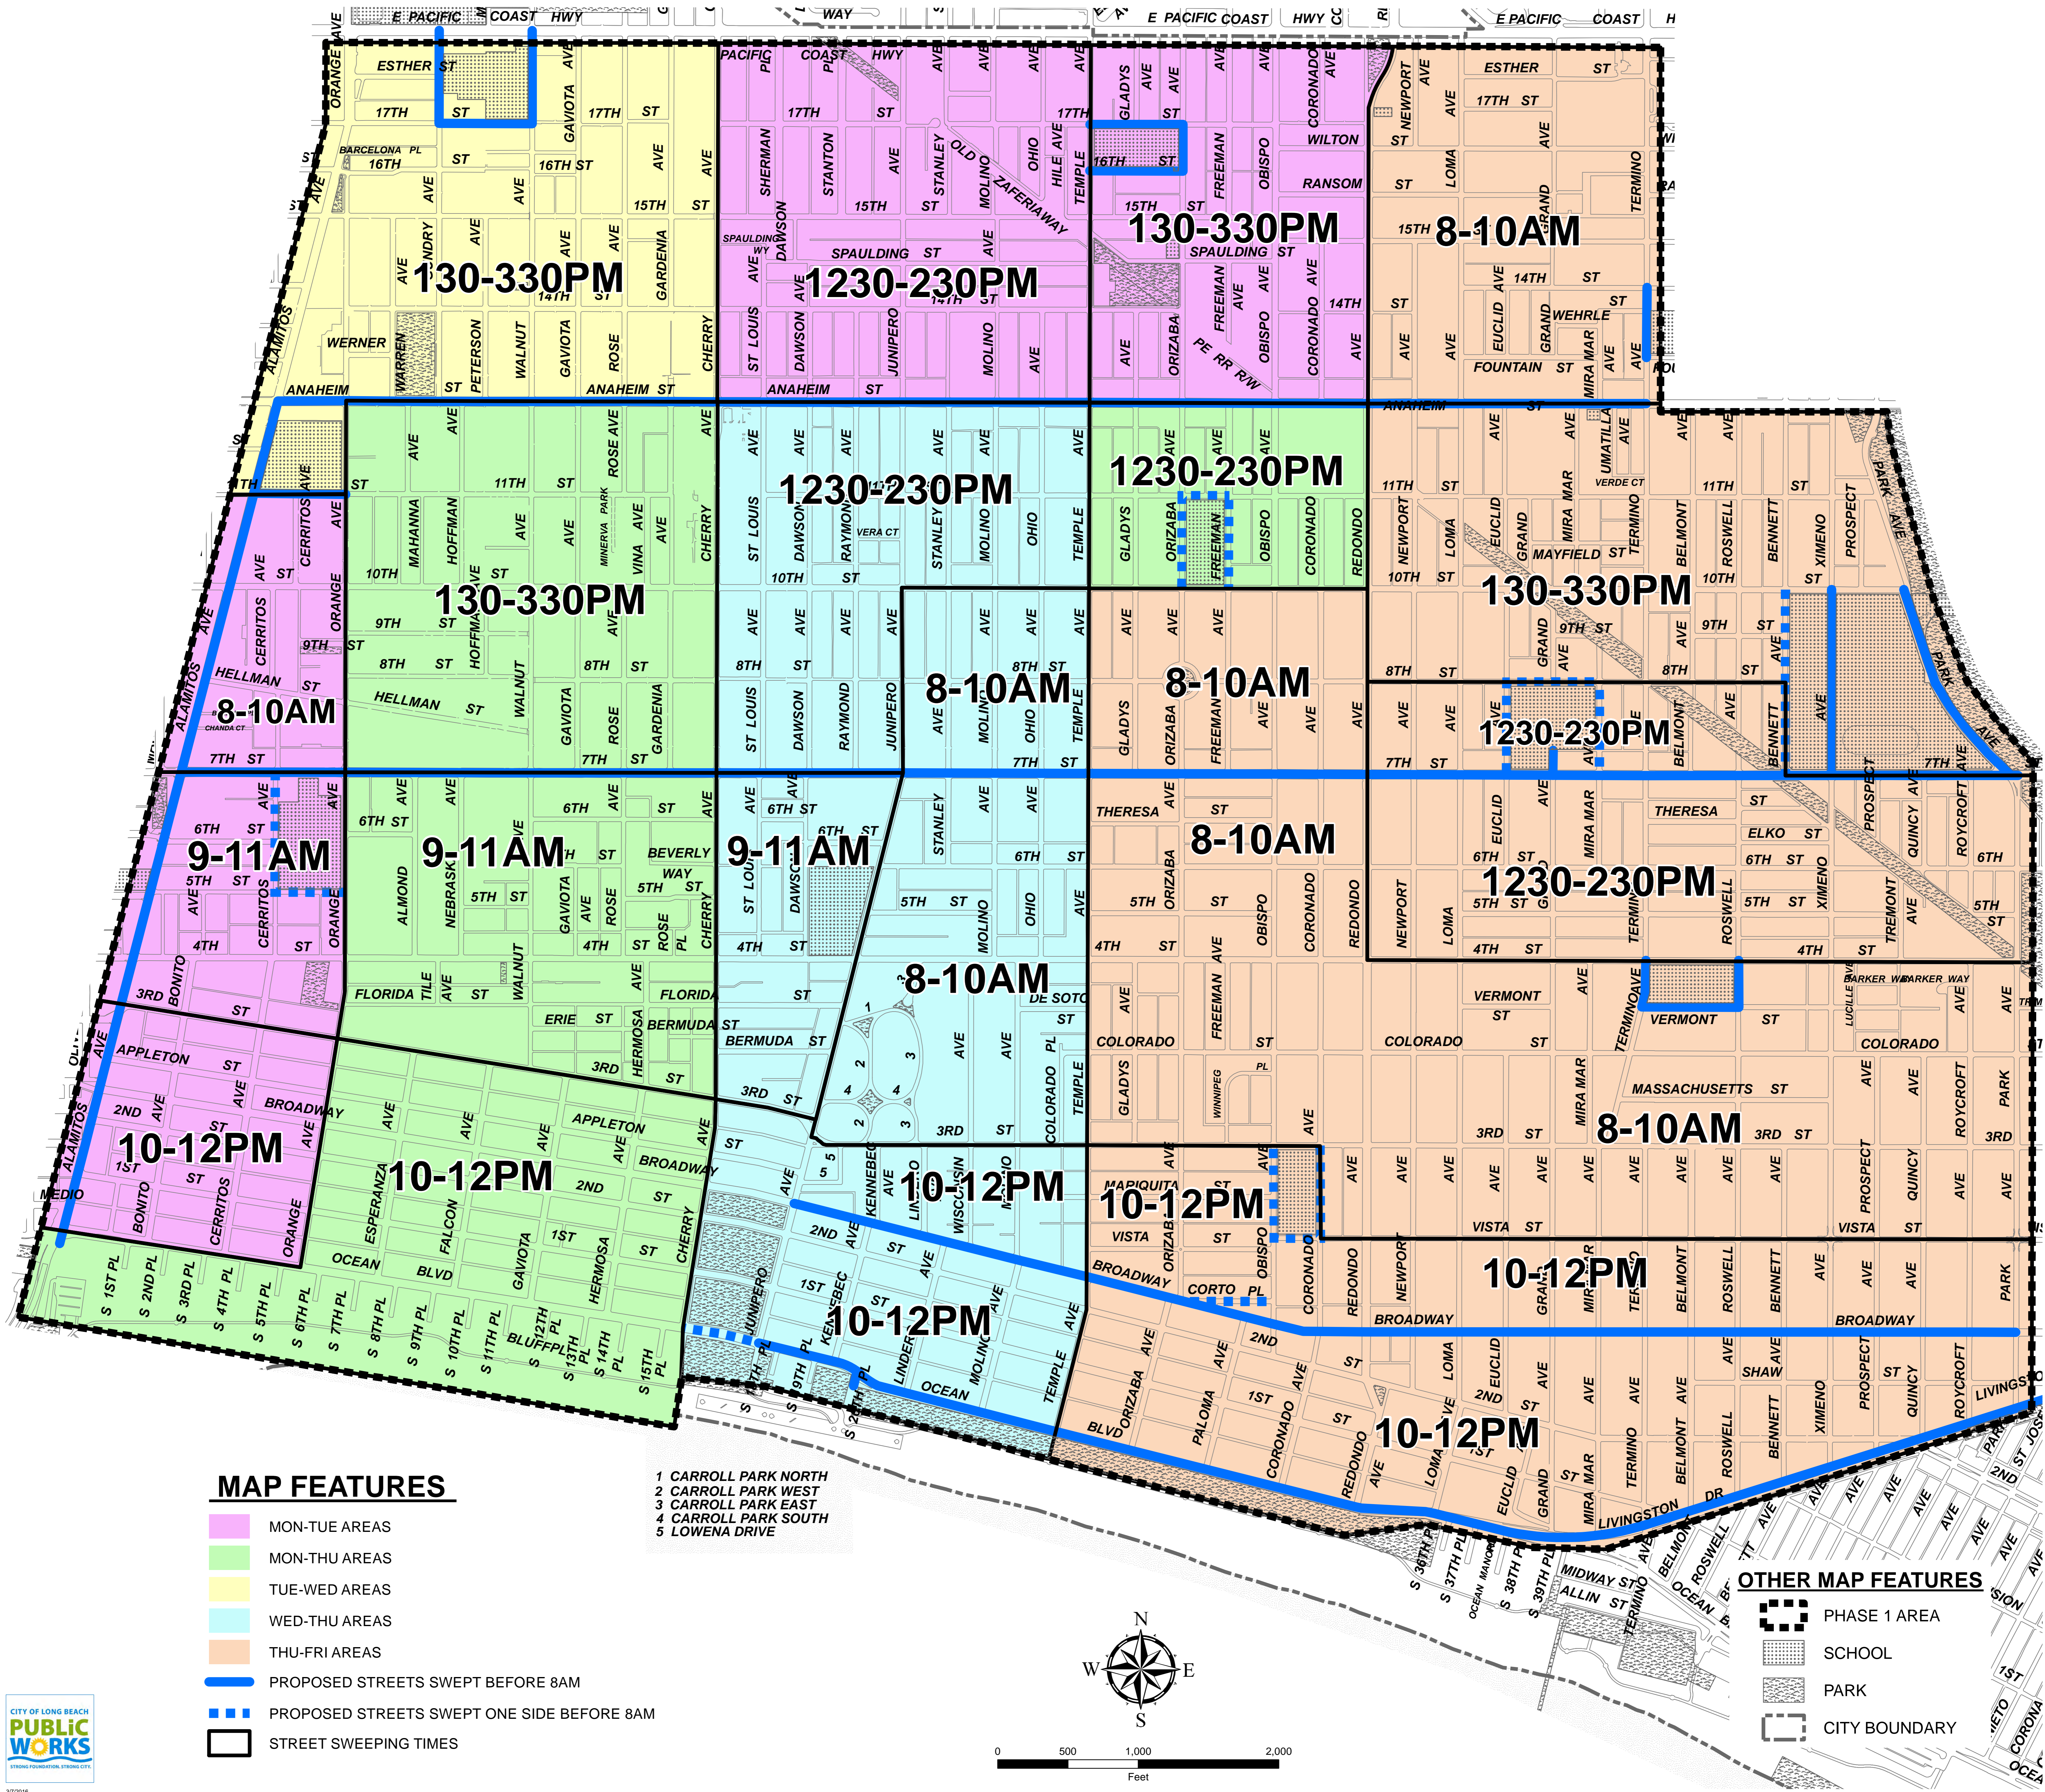

CLB STREET SWEEPING

PROPOSED STREET SWEEPING TIMES & DAYS

PHASE 1

MAP FEATURES

- MON-TUE AREAS
- MON-THU AREAS
- TUE-WED AREAS
- WED-THU AREAS
- THU-FRI AREAS
- PROPOSED STREETS SWEEPED BEFORE 8AM
- PROPOSED STREETS SWEEPED ONE SIDE BEFORE 8AM
- STREET SWEEPING TIMES

- 1 CARROLL PARK NORTH
- 2 CARROLL PARK WEST
- 3 CARROLL PARK EAST
- 4 CARROLL PARK SOUTH
- 5 LOWENA DRIVE

OTHER MAP FEATURES

- PHASE 1 AREA
- SCHOOL
- PARK
- CITY BOUNDARY