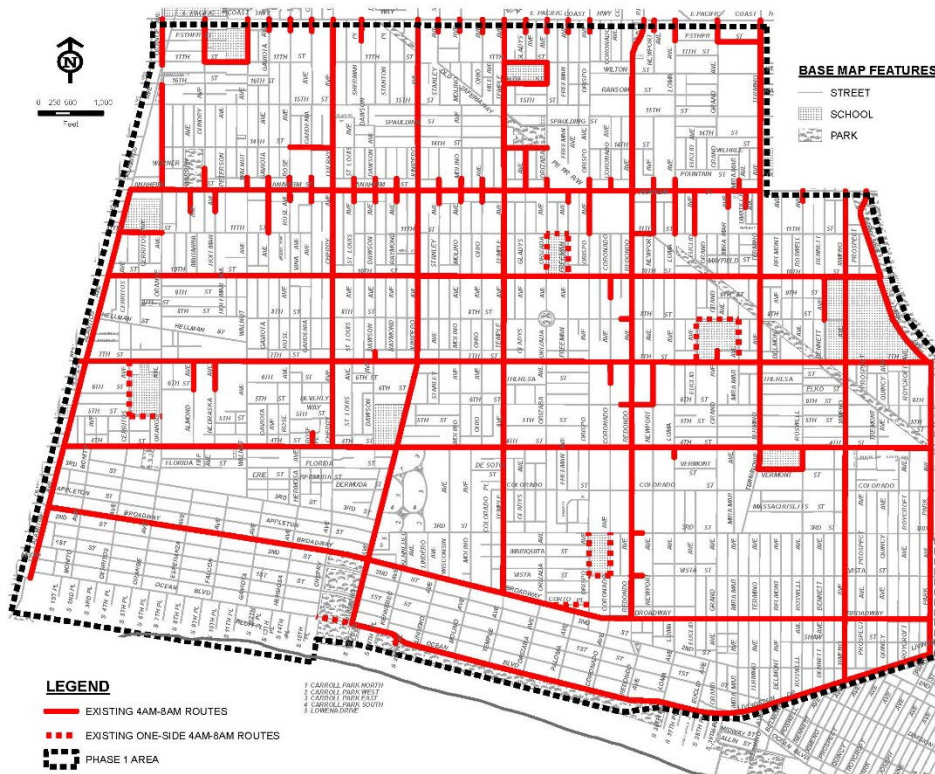

SWEEPING CHANGES

BEFORE

Streets swept before 8 AM

AFTER

Streets that will be swept after 8 AM

*Areas around schools, Ocean Boulevard, Broadway, Anaheim Street, and 7th Street are the only corridors in the parking impacted area that are swept earlier than 8 AM (due to driver safety reasons). None of these areas will have 4 AM sweeping times. Broadway and Ocean Boulevard (from Cherry to Park) moved to 6 AM to 8 AM. Alamitos Avenue (from Ocean to Anaheim) will also be moved to 6 AM to 8 AM.