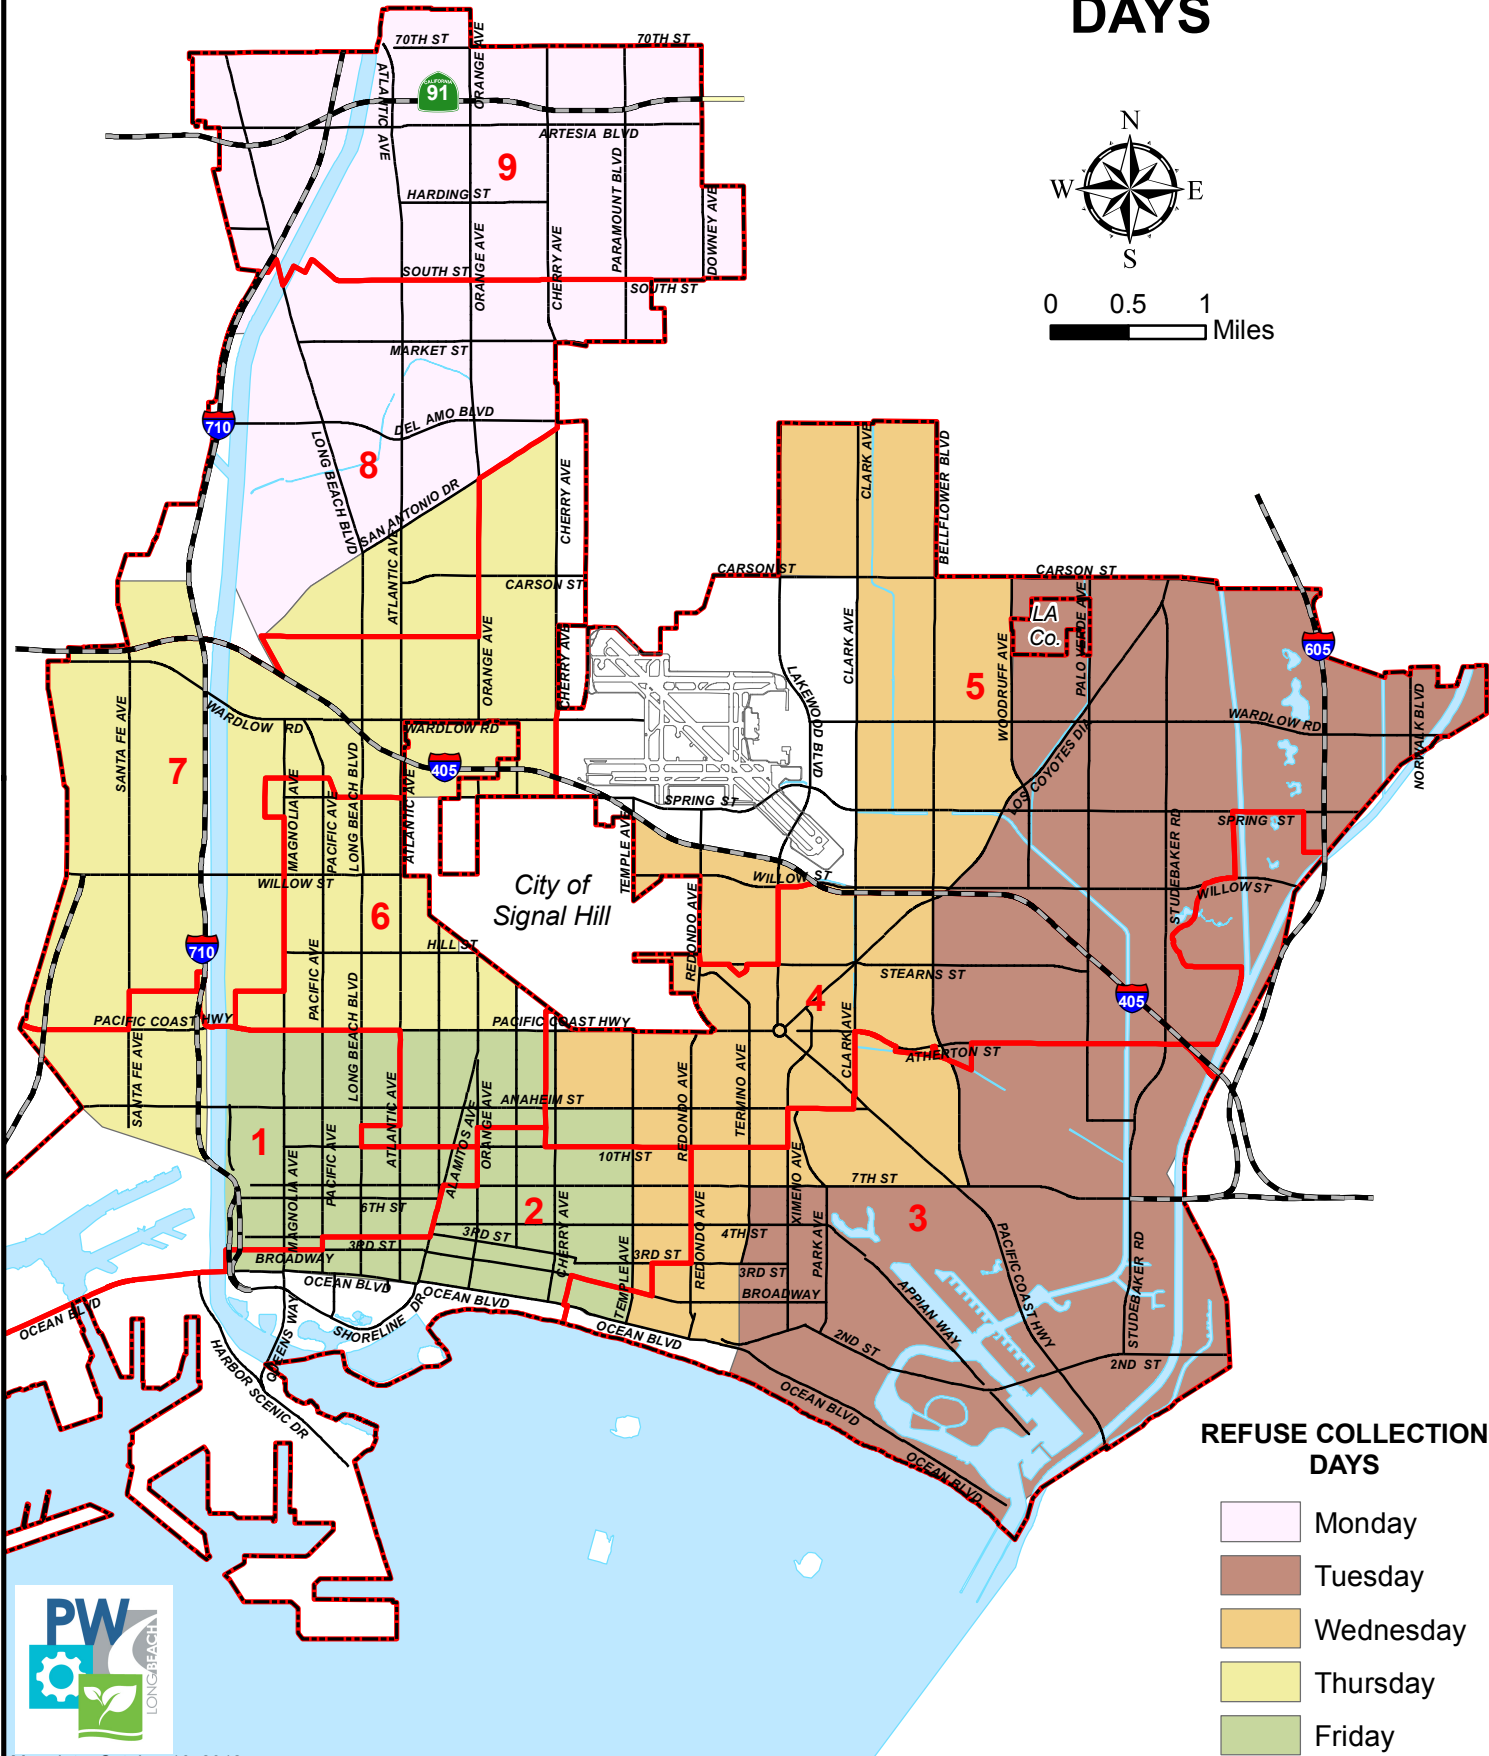

CITY OF LONG BEACH REFUSE COLLECTION DAYS

0 0.5 1 Miles

REFUSE COLLECTION DAYS

- Monday
- Tuesday
- Wednesday
- Thursday
- Friday