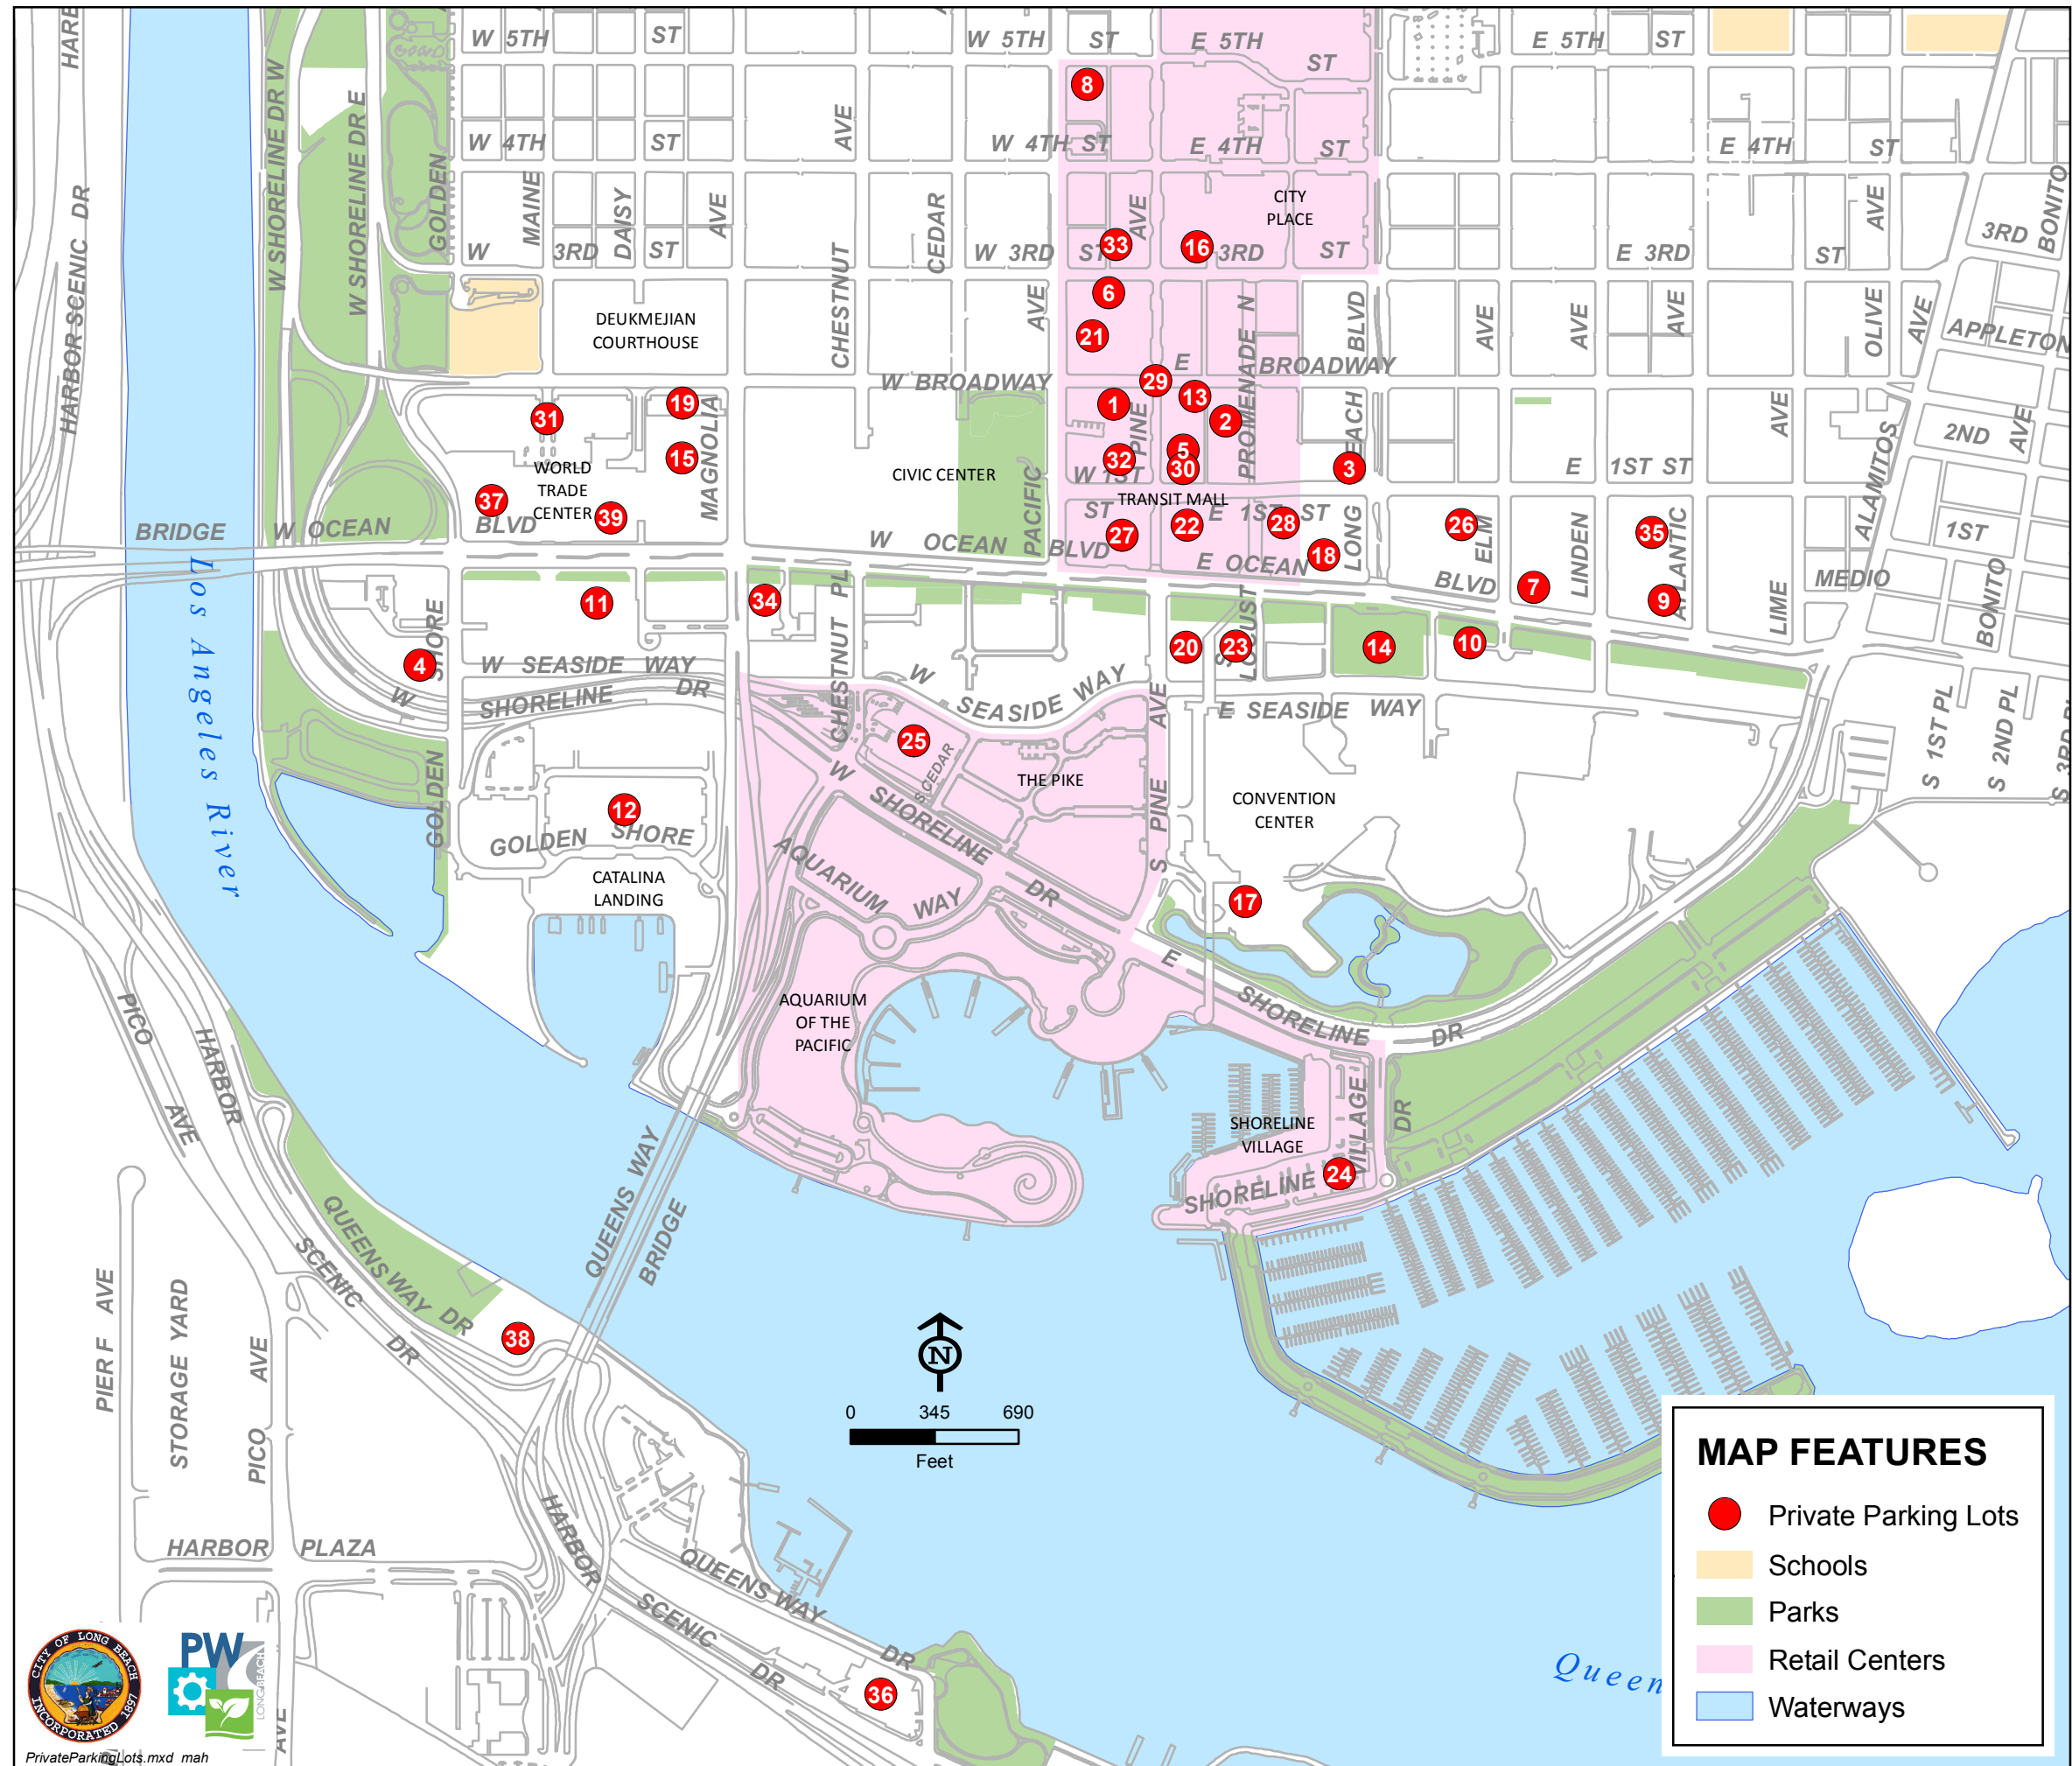

# CITY OF LONG BEACH PRIVATE PARKING IN THE DOWNTOWN AREA

UPDATED 8/24/2016

#	Account	Spaces
1	100 West Broadway	625
2	133 Promenade	113
3	101 Long Beach Blvd.	105
4	11 Golden Shore Drive	400
5	130 N. Pine (Next to the Federal Bar) SL#	33
6	3rd & Pine SL12	36
7	401 East Ocean Blvd.	250
8	454 Pacific Avenue	53
9	555 East Ocean Blvd.	250
10	Aqua Building	120
11	Arco Center	1093
12	Catalina Landing	1438
13	City Centre	175
14	Convention Center	3159
15	Deukmejian Courthouse	800
16	Farmers & Merchants Bank Downtown SL10	21
17	Hyatt Regency Hotel	1500
18	International City Bank	283
19	Magnolia & Broadway	88
20	Pine & Seaside (Next to the Convention Center)	66
21	Pine Square	204
22	Renaissance Hotel	380
23	Salvation Army Building	300
24	Shoreline Village	463
25	The Pike @ Rainbow Harbor	2200
26	The Westin Hotel/Shoreline Square	1345
27	Wells Fargo/Landmark Square	1315
28	211 East Ocean	297
29	Pine/ Broadway - SL21	65
30	114 North Pine Ave - SL03	33
31	Broadway @ Maine	350
32	Autoport	150
33	117 W. 3rd St	35
34	444 W. Ocean Blvd/CA Bank & Trust	433
35	Courtyard By Marriott Hotel	307
36	The Reef Restaurant	300
37	Hilton Long Beach	397
38	Hotel Maya -	400
39	World Trade Center	1118

**MAP FEATURES**

- Private Parking Lots
- Schools
- Parks
- Retail Centers
- Waterways