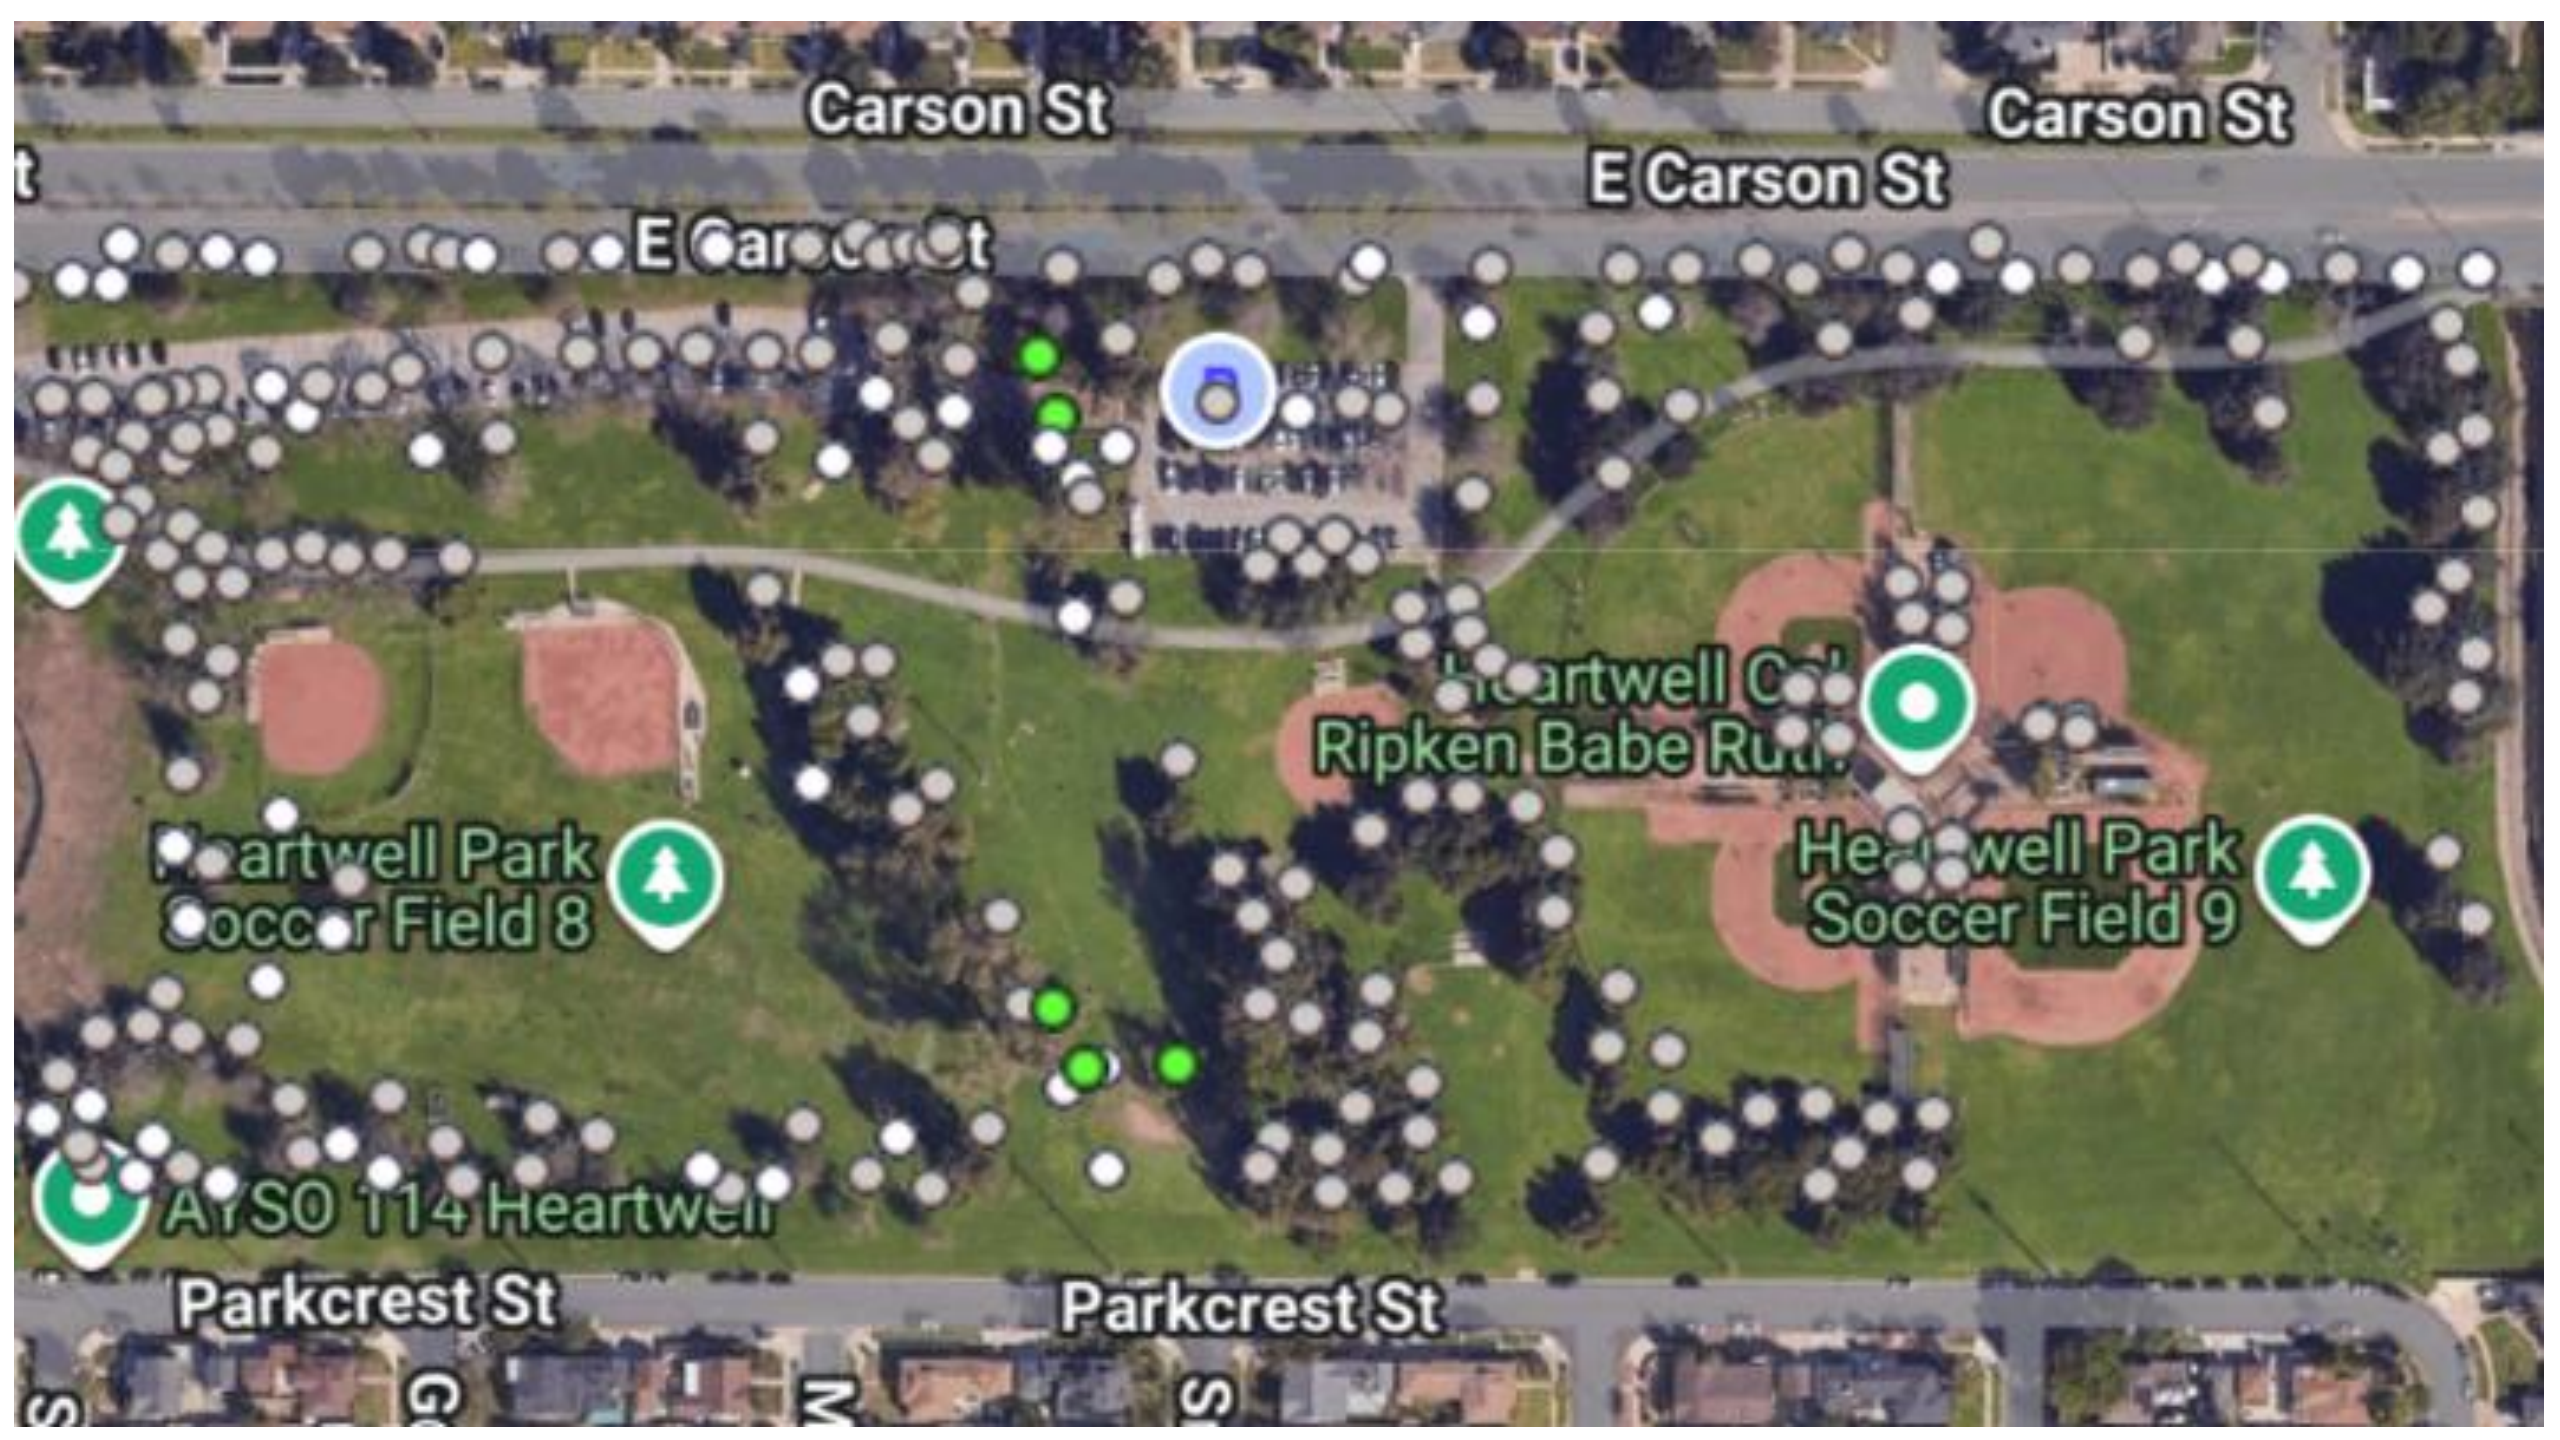

Heartwell Park

(Between Woodruff and Palo Verde)

Tree Removals

Carson St

Carson St

E Carson St

E Carson St

Heartwell Cal
Ripken Babe Rud.

Heartwell Park
Soccer Field 8

Heartwell Park
Soccer Field 9

AYSO 114 Heartwell

Parkcrest St

Parkcrest St

Pepper tree with a deep cavity in the trunk of the tree

Pepper tree with a deep cavity in the trunk of the tree

Pepper tree with a deep cavity in the trunk of the tree

Pepper tree having multiples cavities. Primarily at the main joint.

Cavity forming on the main joint. Weak point in the tree. Overall tree in decline.

Large cavity with multiple points of entry. Overall weak point in the tree.

Dead tree

Dead tree near parking lot