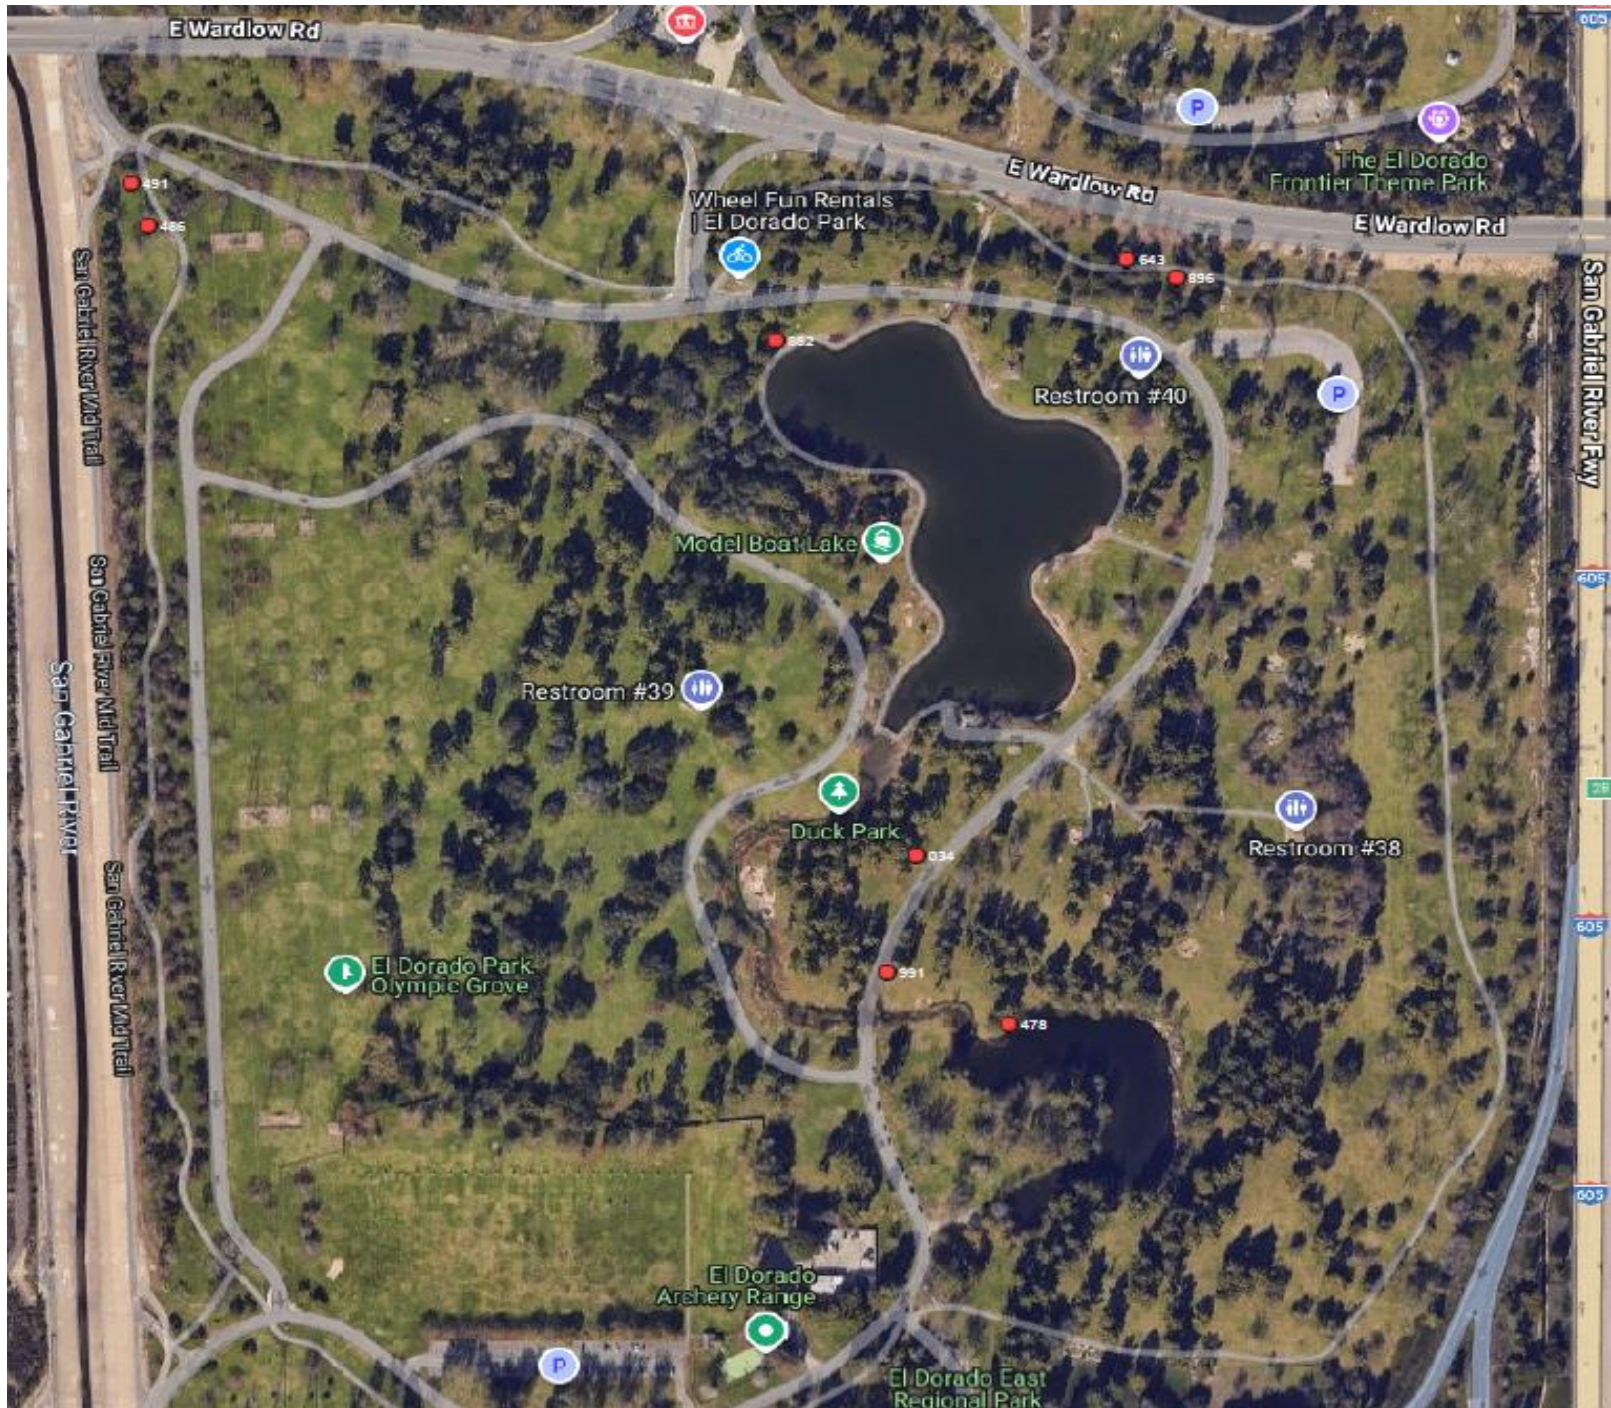

El Dorado Park

Area 2

Tree Removals

Dead Tree

Dead Tree

Dead Tree

Dead Tree

Dying Trees

Dying tree

Dead Tree

Severe lean on tree with poor structure

Tree leaning with roots beginning to lift

Cavity forming in the leaning tree at the main joint. Overall weak pint in the tree.

Dead Tree

Dead Tree

Tree with multiple cavities in the tree

Overall photo of the tree.

Overall photo of tree beginning to split.

Close up of tree beginning to split

Tree beginning to split

Tree with polyphagous shot hole bore. Dead primary leader.