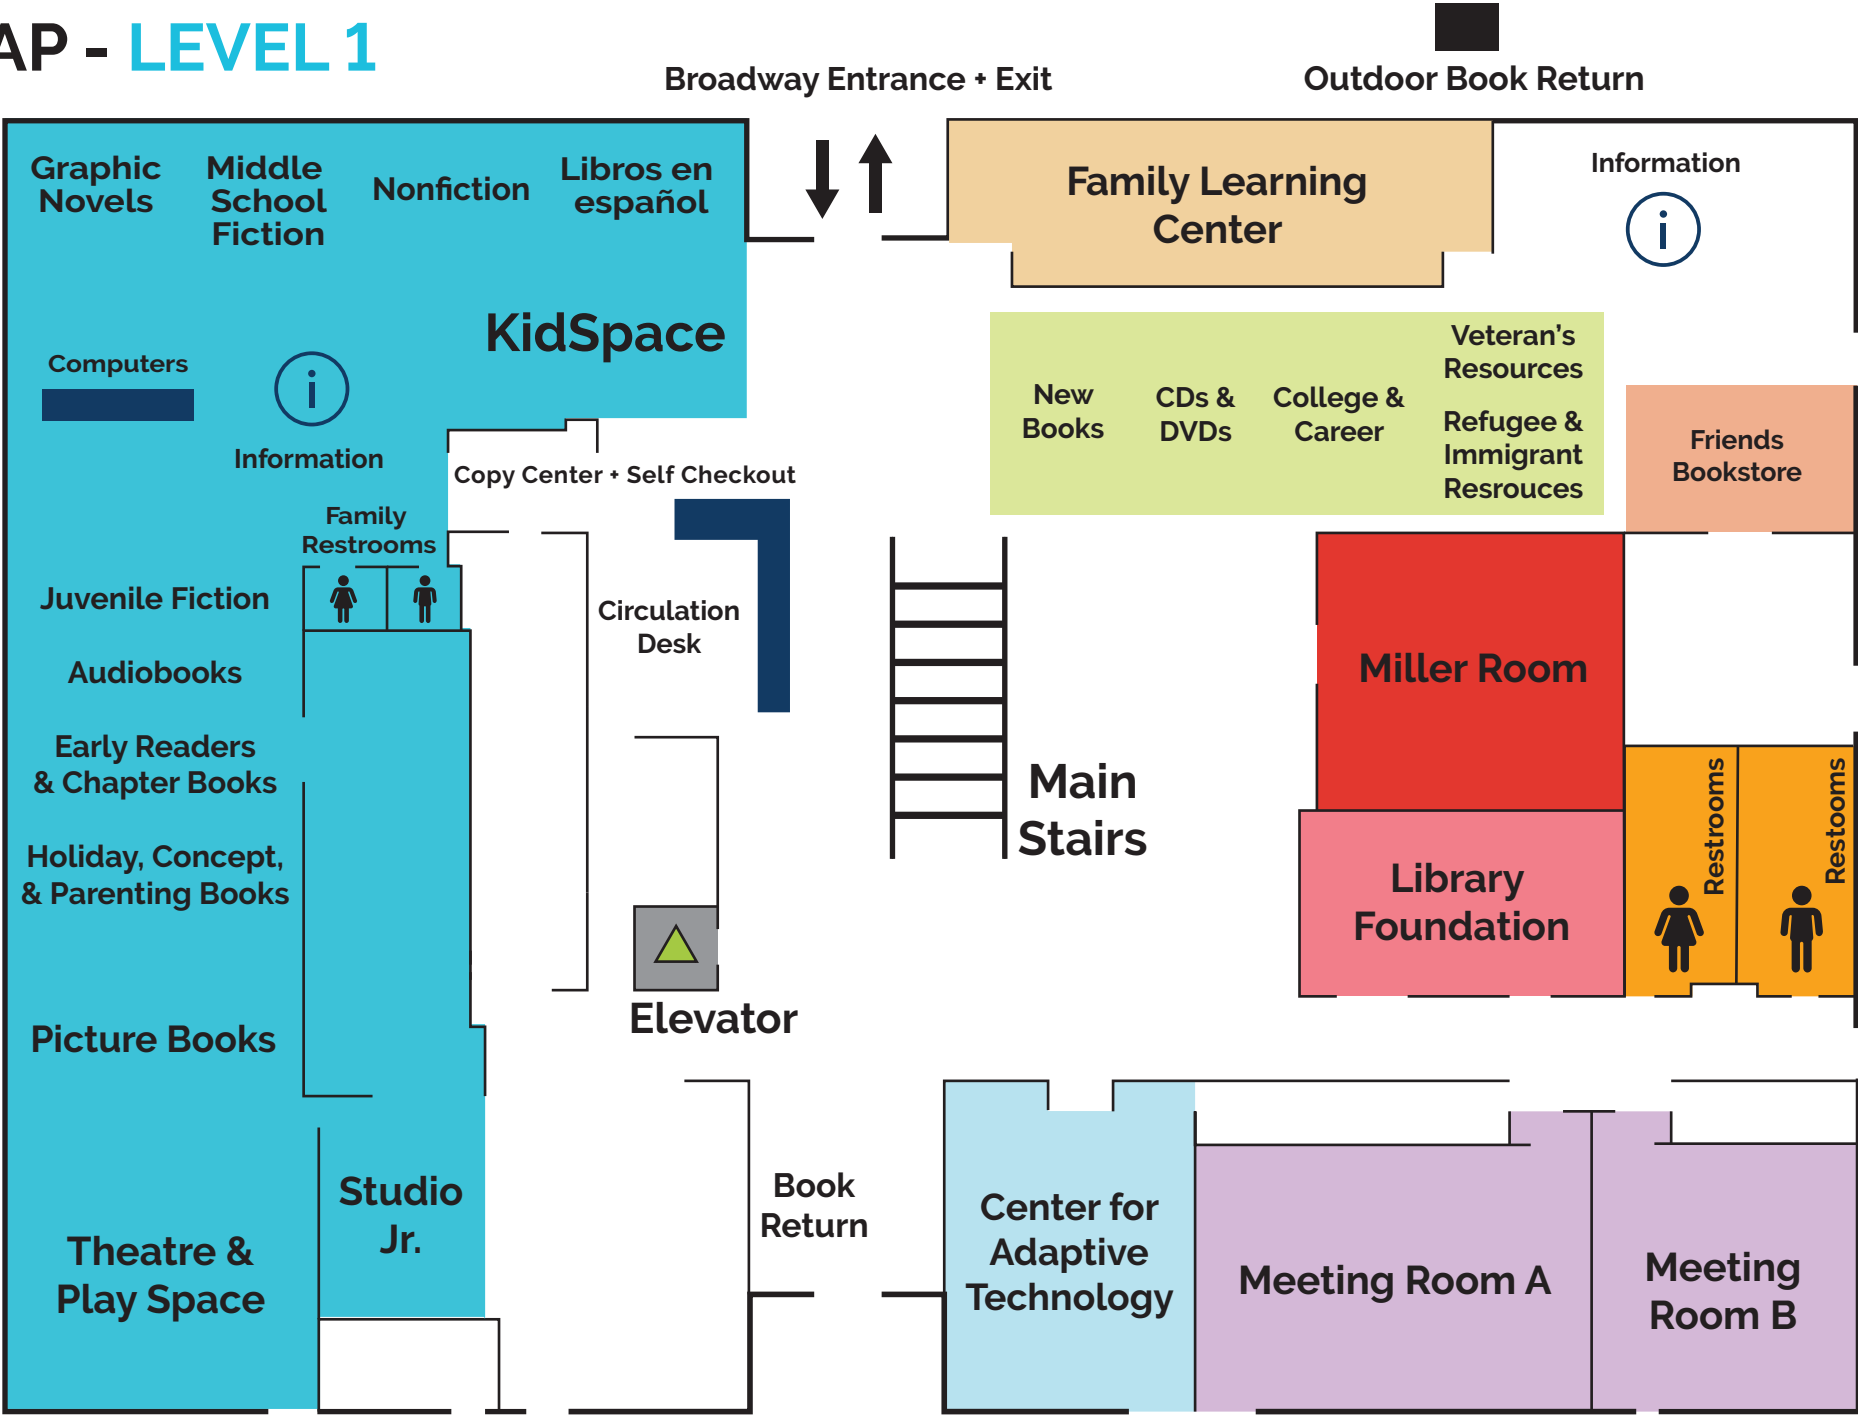

BILLIE JEAN KING MAIN LIBRARY

MAP - LEVEL 1

This information is available in an alternate format by request at (562) 570-7500.
200 W. Broadway, Long Beach, CA 90802 | (562) 570-7500 | www.lbpl.org

BILLIE JEAN KING MAIN LIBRARY

MAP - LEVEL 2

This information is available in an alternate format by request at (562) 570-7500.
200 W. Broadway, Long Beach, CA 90802 | (562) 570-7500 | www.lbpl.org