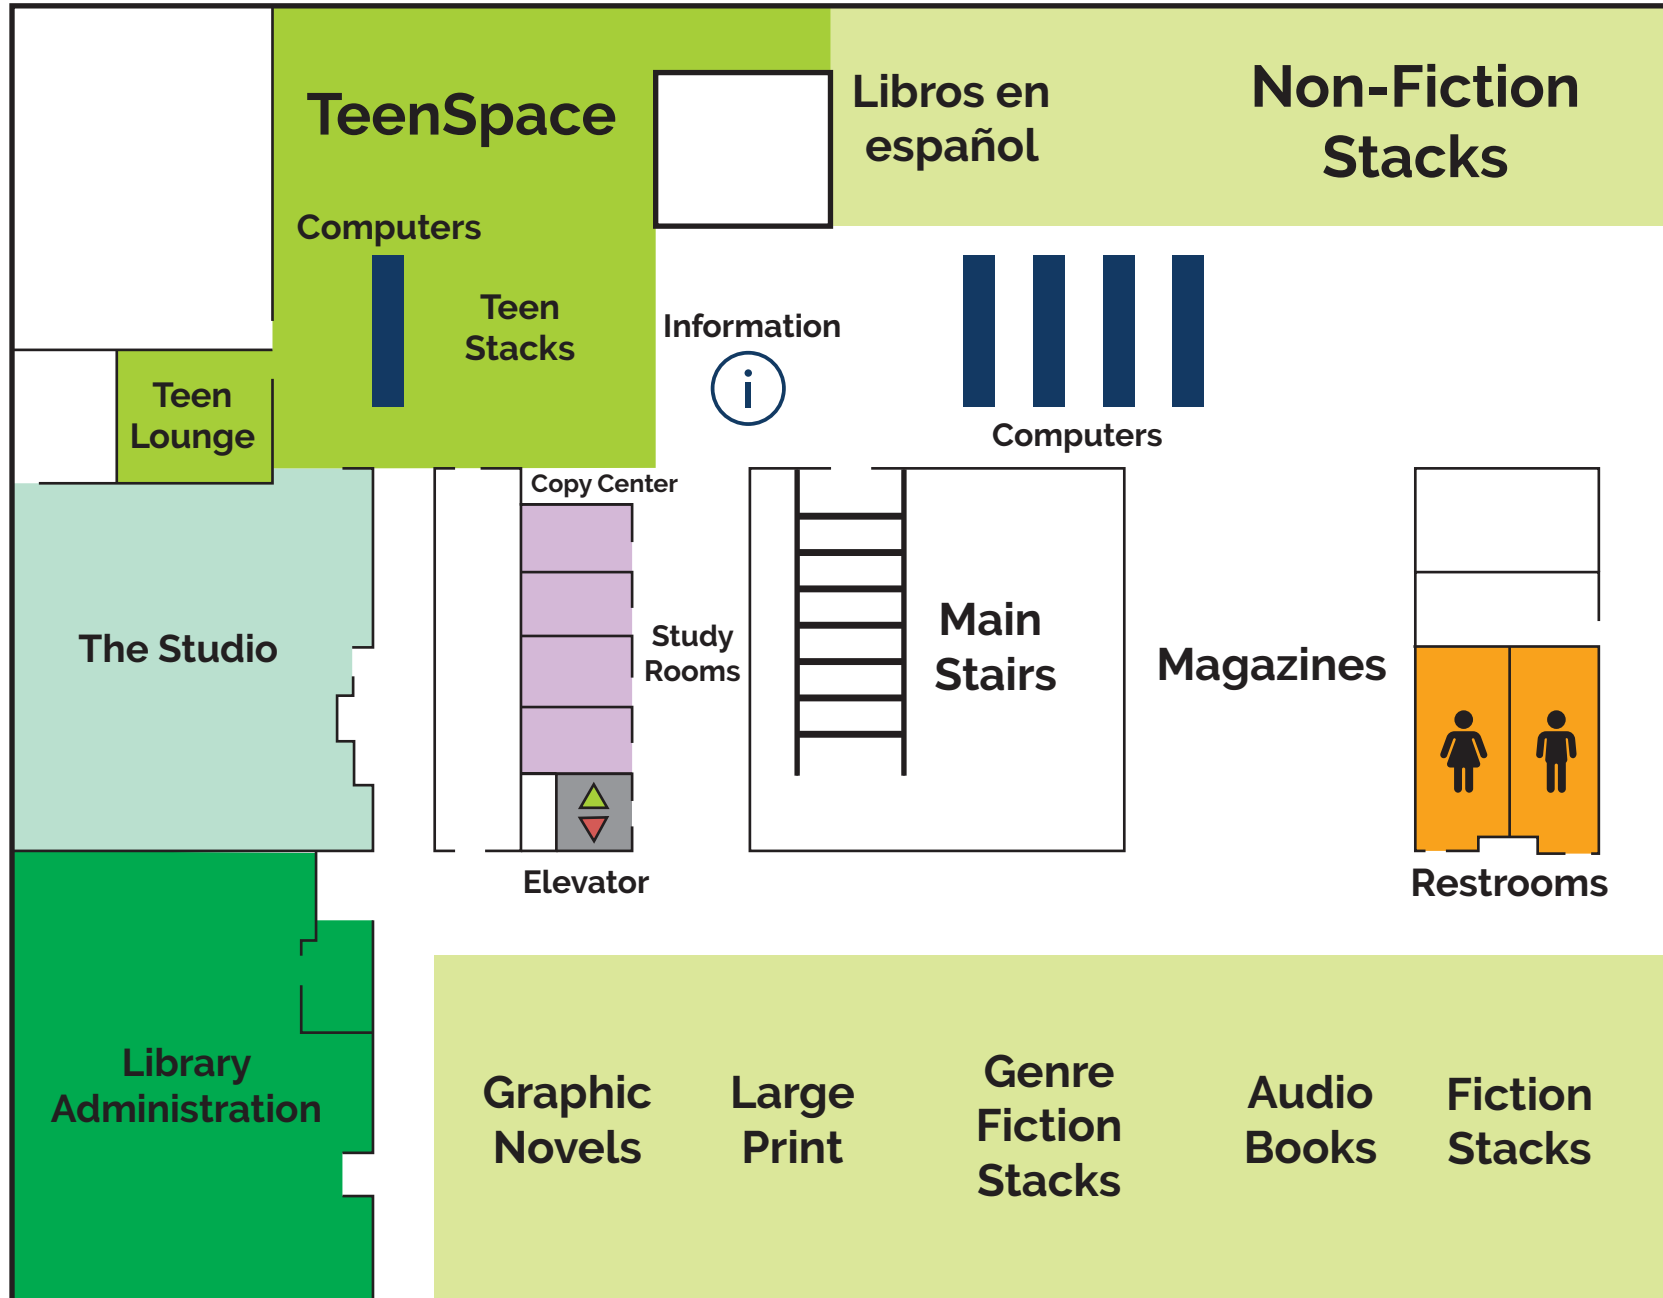

BILLIE JEAN KING MAIN LIBRARY

MAP - LEVEL 1

This information is available in an alternate format by request at (562) 570-7500.
200 W. Broadway, Long Beach, CA 90802 | (562) 570-7500 | www.lbpl.org

BILLIE JEAN KING MAIN LIBRARY

MAP - LEVEL 2

This information is available in an alternate format by request at (562) 570-7500.
200 W. Broadway, Long Beach, CA 90802 | (562) 570-7500 | www.lbpl.org