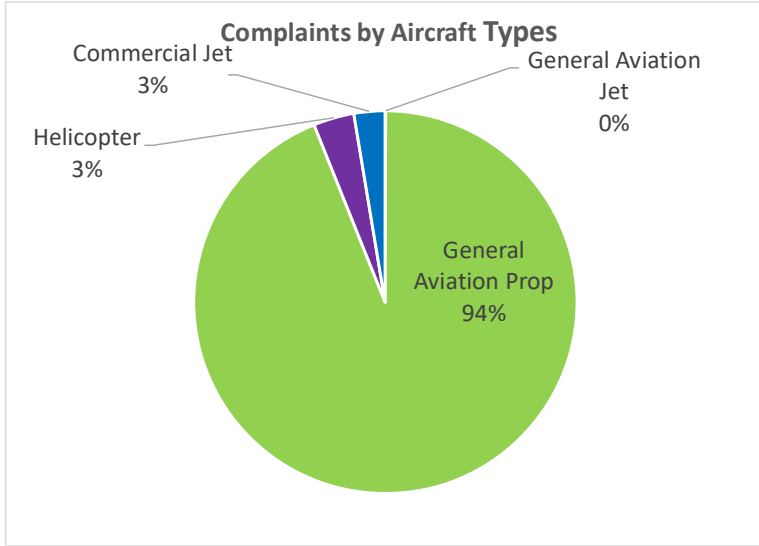

AIRCRAFT NOISE VIOLATORS

November 2023

OWNER NAME	DATE	TIME	A/D	RWY	FLIGHT #	A/C TYPE	ORIG/DEST	SEL	LIMIT	STATUS
Under The Radar LLC	11/1/2023	23:23:40	A	30		C501		84	79	VIO
Private	11/1/2023	23:29:43	A	30		PA46		83	79	VIO
Hikari Aviation LTD.	11/6/2023	15:58:21	A	26R		BE76		90	88	VIO
SJ Aviation LLC	11/9/2023	00:08:24	D	26R		SR22		N/A	N/A	VIO
Ignite Enterprises LLC	11/18/2023	00:40:51	A	30		H25B		84	79	VIO
Rhume LLC	11/24/2023	00:56:17	D	30		S22T		83	79	VIO
C Street Holdings LLC	11/30/2023	00:55:51	A	30		GALX		88	79	VIO

DEFINITIONS:

A/C Type — Aircraft Type
A/D — Arrival/Departure
RWY — Runway

SEL — SENEL — Single Event Noise Exposure Level (dBA)
T—Touch and Go
VIO —Violation

LGB AIRCRAFT NOISE COMPLAINTS

November 2023

Complaints by Zip Code		
Zip Code	Complaints	Households
90242	27	1
90254	11	1
90278	49	1
90712	697	2
90746	1	1
90755	2,357	4
90803	1	1
90805	1	1
90806	1	1
90807	34,246	106
90808	1,839	7
90815	928	6
90907	1	1
92626	267	1
92627	1	1
92646	1	1
92647	917	2
92648	35	4
92649	2	1
92651	5	1
92656	9	1
92661	1	1
92692	1	1
Totals	41,398	147