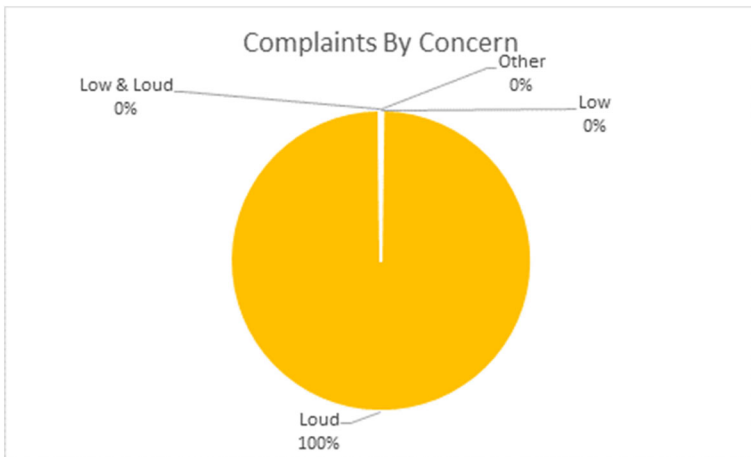

AIRCRAFT NOISE VIOLATORS

November 2023

OWNER NAME	DATE	TIME	A/D	RWY	FLIGHT #	A/C TYPE	ORIG/DEST	SEL	LIMIT	STATUS
Under The Radar LLC	11/1/2023	23:23:40	A	30		C501		84	79	VIO
Private	11/1/2023	23:29:43	A	30		PA46		83	79	VIO
Hikari Aviation LTD.	11/6/2023	15:58:21	A	26R		BE76		90	88	VIO
SJ Aviation LLC	11/9/2023	00:08:24	D	26R		SR22		N/A	N/A	VIO
Ignite Enterprises LLC	11/18/2023	00:40:51	A	30		H25B		84	79	VIO
Rhume LLC	11/24/2023	00:56:17	D	30		S22T		83	79	VIO
C Street Holdings LLC	11/30/2023	00:55:51	A	30		GALX		88	79	VIO

DEFINITIONS:

A/C Type — Aircraft Type
A/D — Arrival/Departure
RWY — Runway

SEL — SENEL — Single Event Noise Exposure Level (dBA)
T—Touch and Go
VIO —Violation

LGB AIRCRAFT NOISE COMPLAINTS

November 2023

Complaints by Zip Code		
Zip Code	Complaints	Households
90242	27	1
90254	11	1
90278	49	1
90712	697	2
90746	1	1
90755	2,357	4
90803	1	1
90805	1	1
90806	1	1
90807	34,246	106
90808	1,839	7
90815	928	6
90907	1	1
92626	267	1
92627	1	1
92646	1	1
92647	917	2
92648	35	4
92649	2	1
92651	5	1
92656	9	1
92661	1	1
92692	1	1
Totals	41,398	147