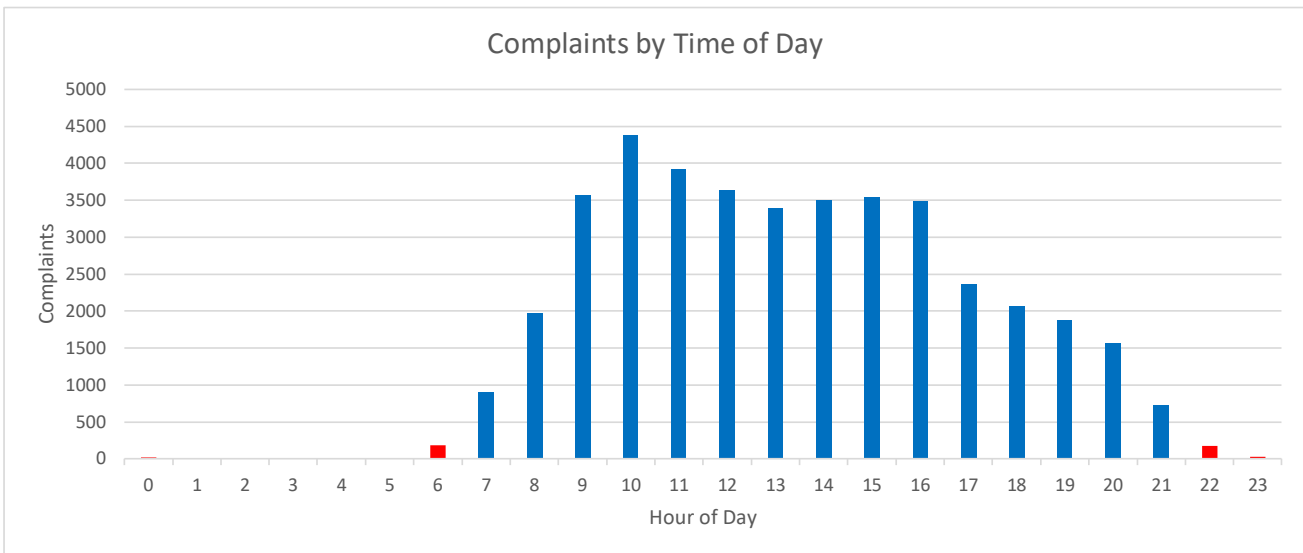

DEFINITIONS:

A/C Type — Aircraft Type
A/D — Arrival/Departure
RWY — Runway

SEL — SENEL — Single Event Noise Exposure Level (dBA)
T—Touch and Go
VIO —Violation

LGB AIRCRAFT NOISE COMPLAINTS

November 2023

Complaints by Zip Code		
Zip Code	Complaints	Households
90242	27	1
90254	11	1
90278	49	1
90712	697	2
90746	1	1
90755	2,357	4
90803	1	1
90805	1	1
90806	1	1
90807	34,246	106
90808	1,839	7
90815	928	6
90907	1	1
92626	267	1
92627	1	1
92646	1	1
92647	917	2
92648	35	4
92649	2	1
92651	5	1
92656	9	1
92661	1	1
92692	1	1
Totals	41,398	147