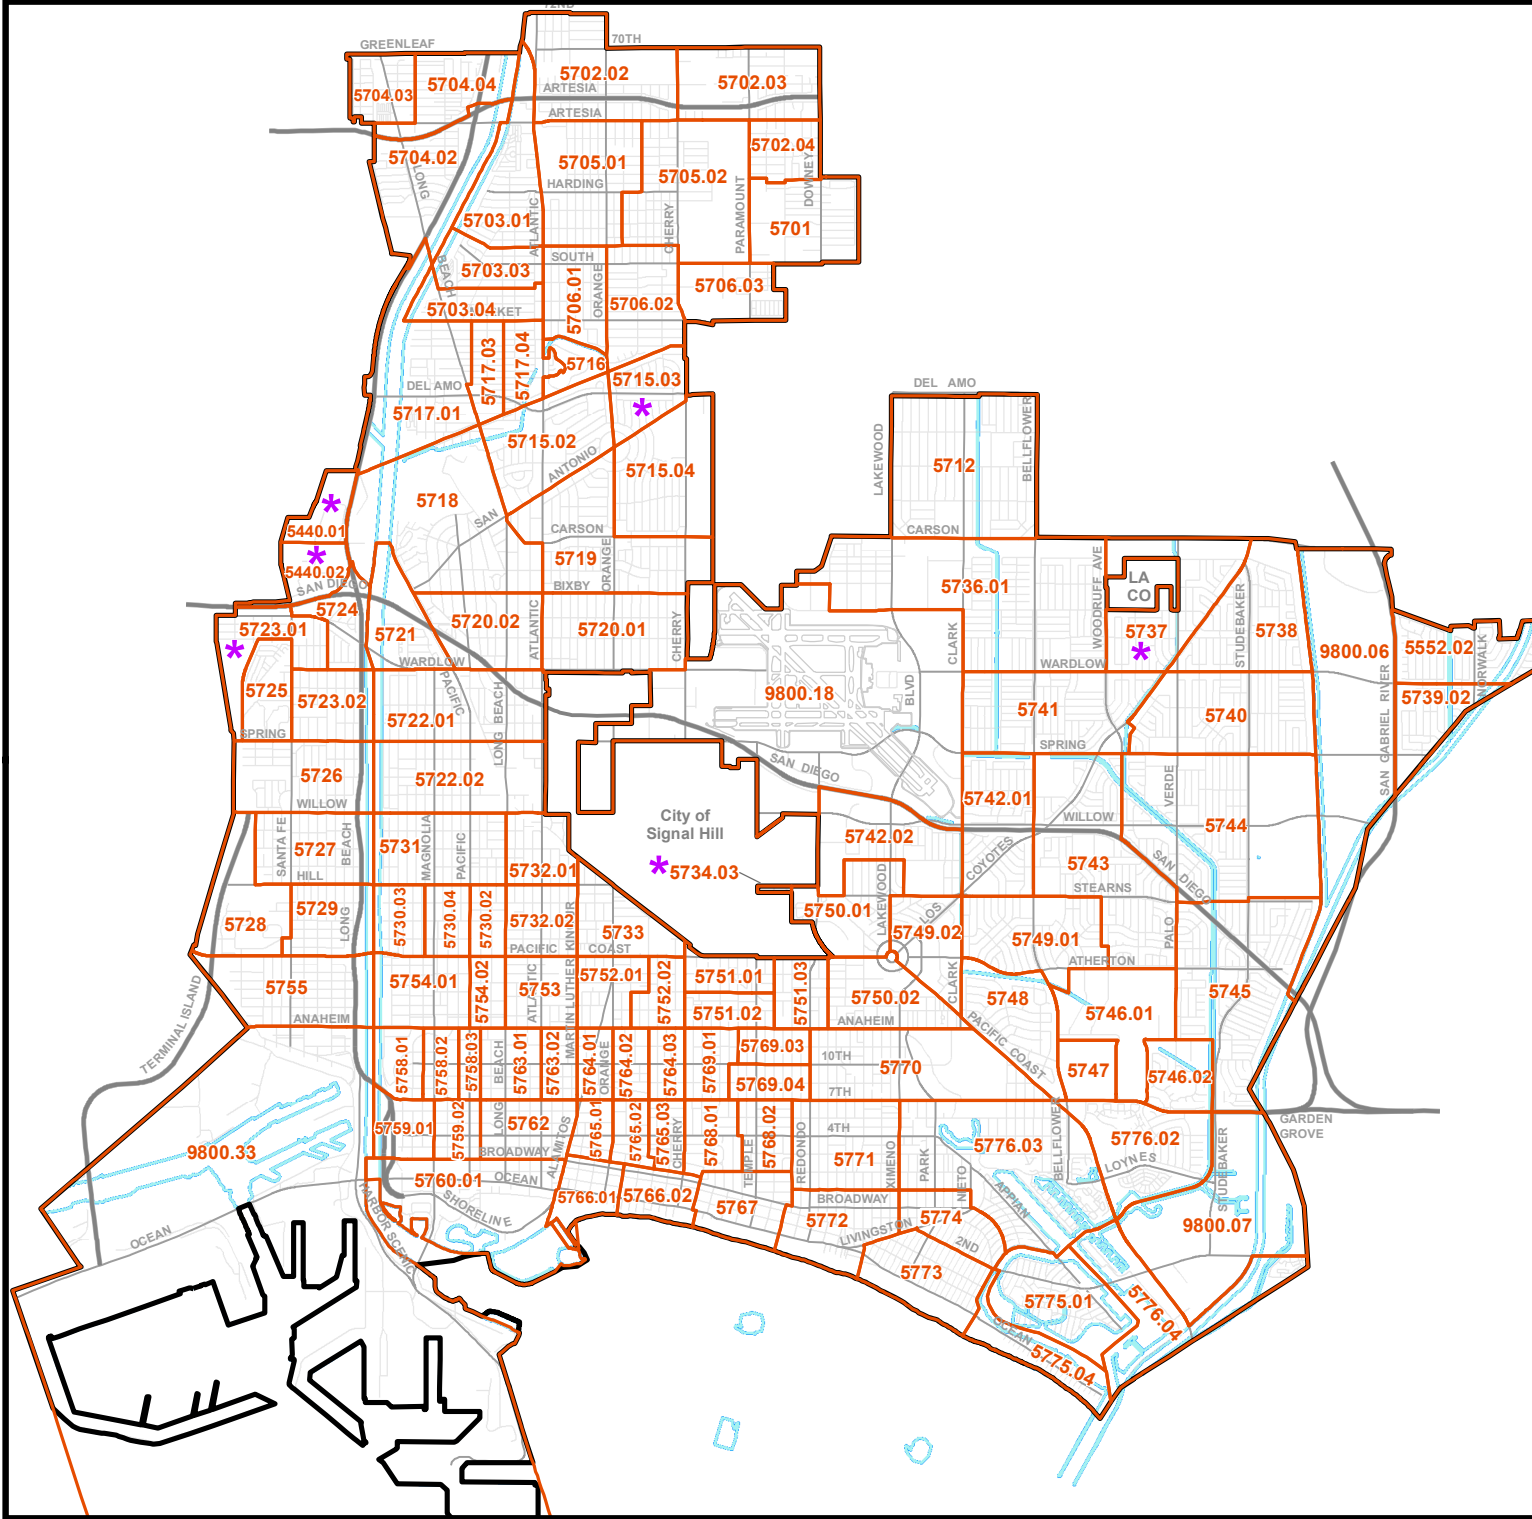

City of Long Beach,  
California

# 2010 Census Tract Boundaries

### Map Features

 2010 Census Tracts

**5775.01** Tract Number

 Only portion of tract shown - extends to neighboring jurisdictions

Department of  
Technology Services GIS