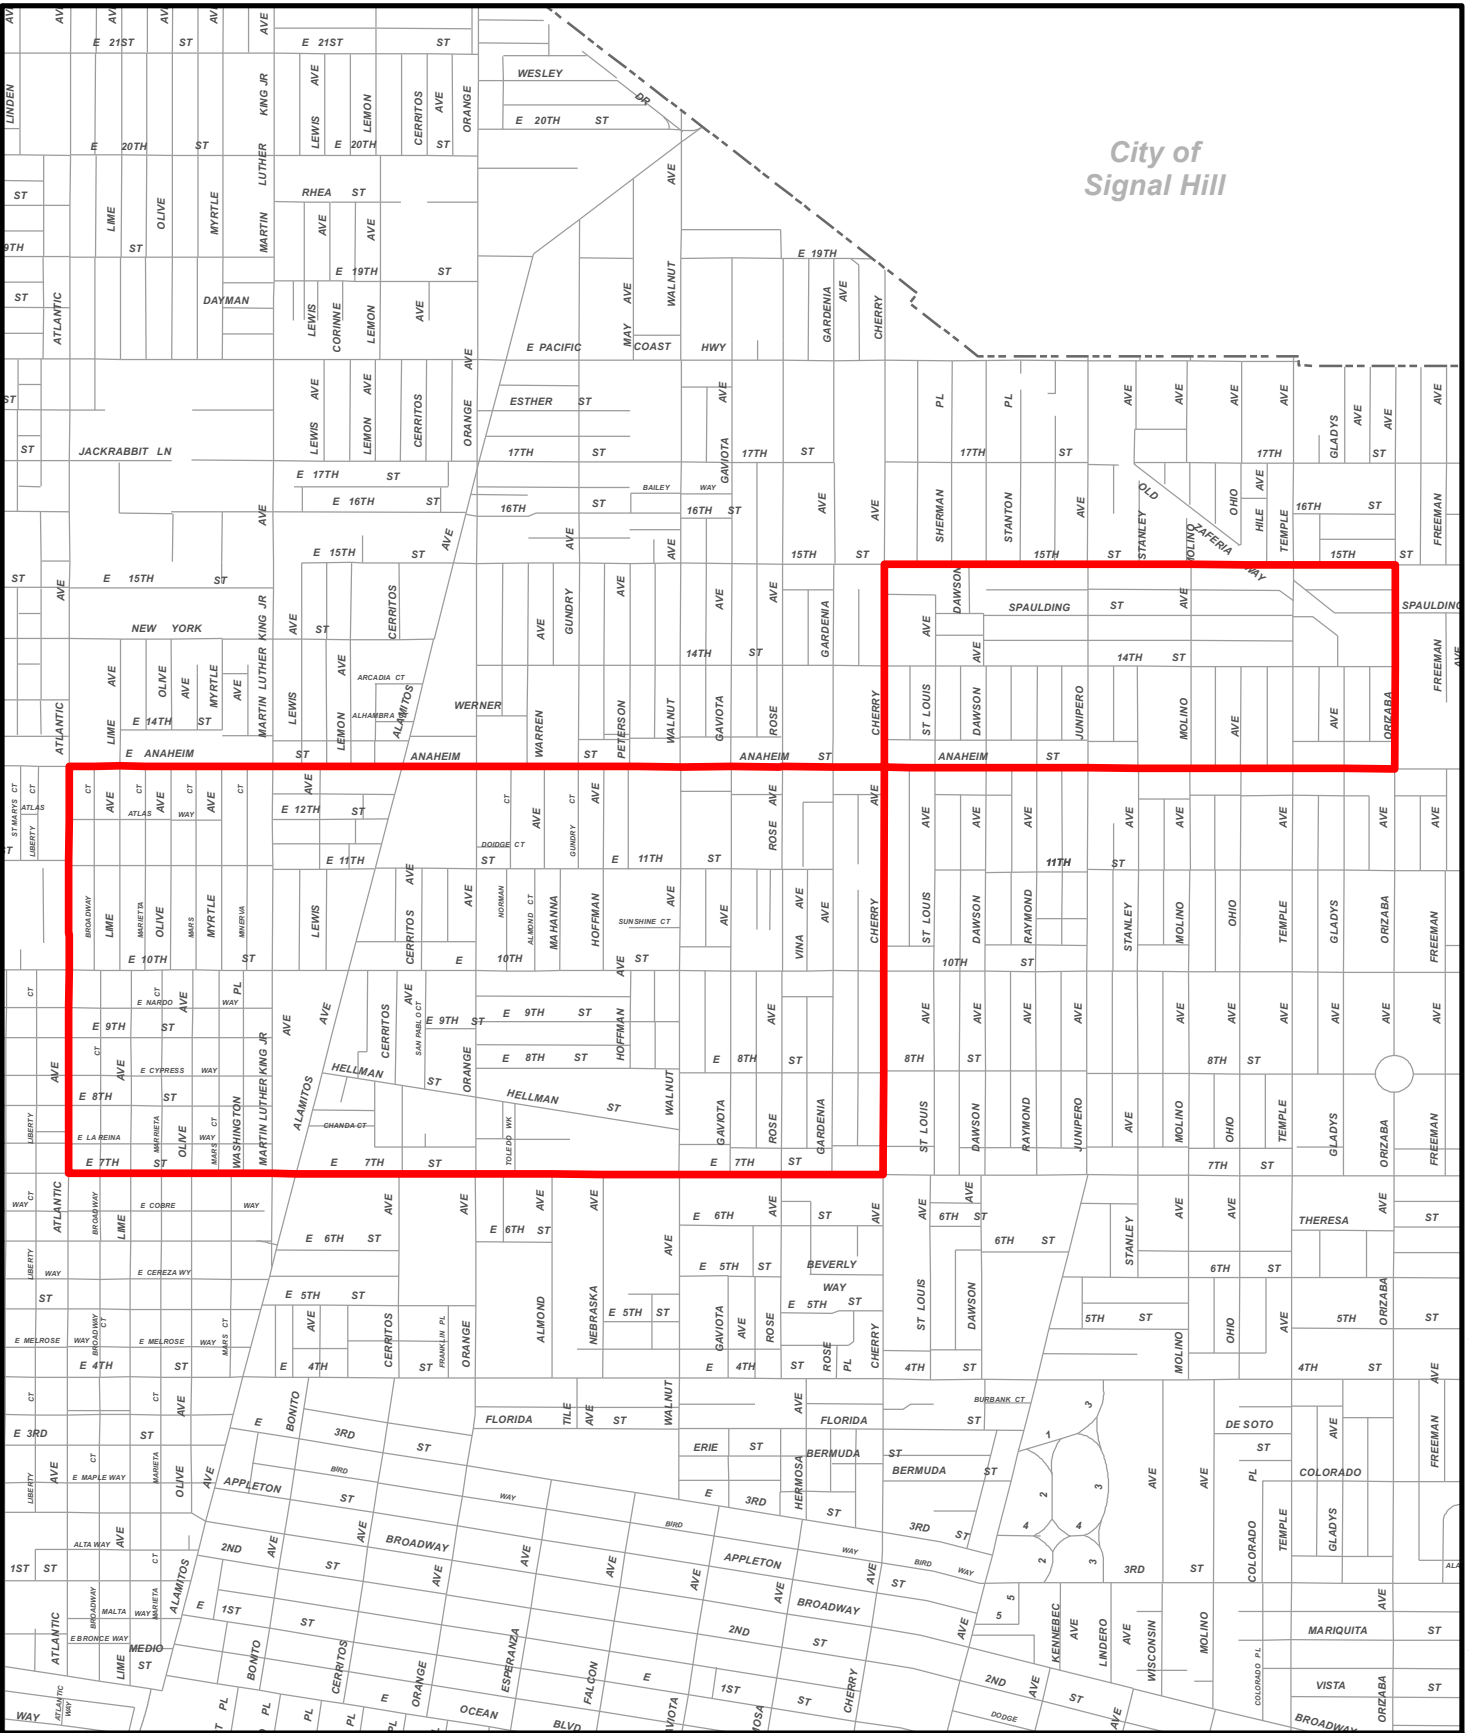

City of
Signal Hill

City of Long Beach, California
Housing & Neighborhood Services Bureau

Commercial Corridor Facade Improvement Program Area

South

As of March 2023