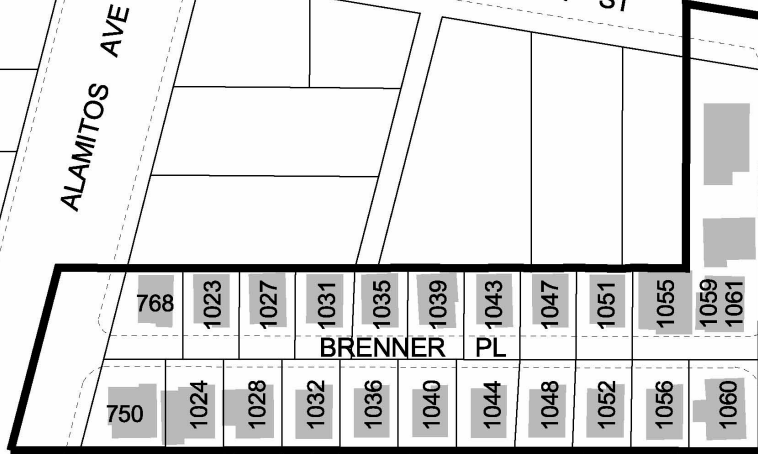

MARTIN LUTHER KING JR. AVE

ALAMITOS AVE

HELLMAN ST

CERRITOS AVE

CERRITOS AVE

Brenner Place Historic District

7TH ST