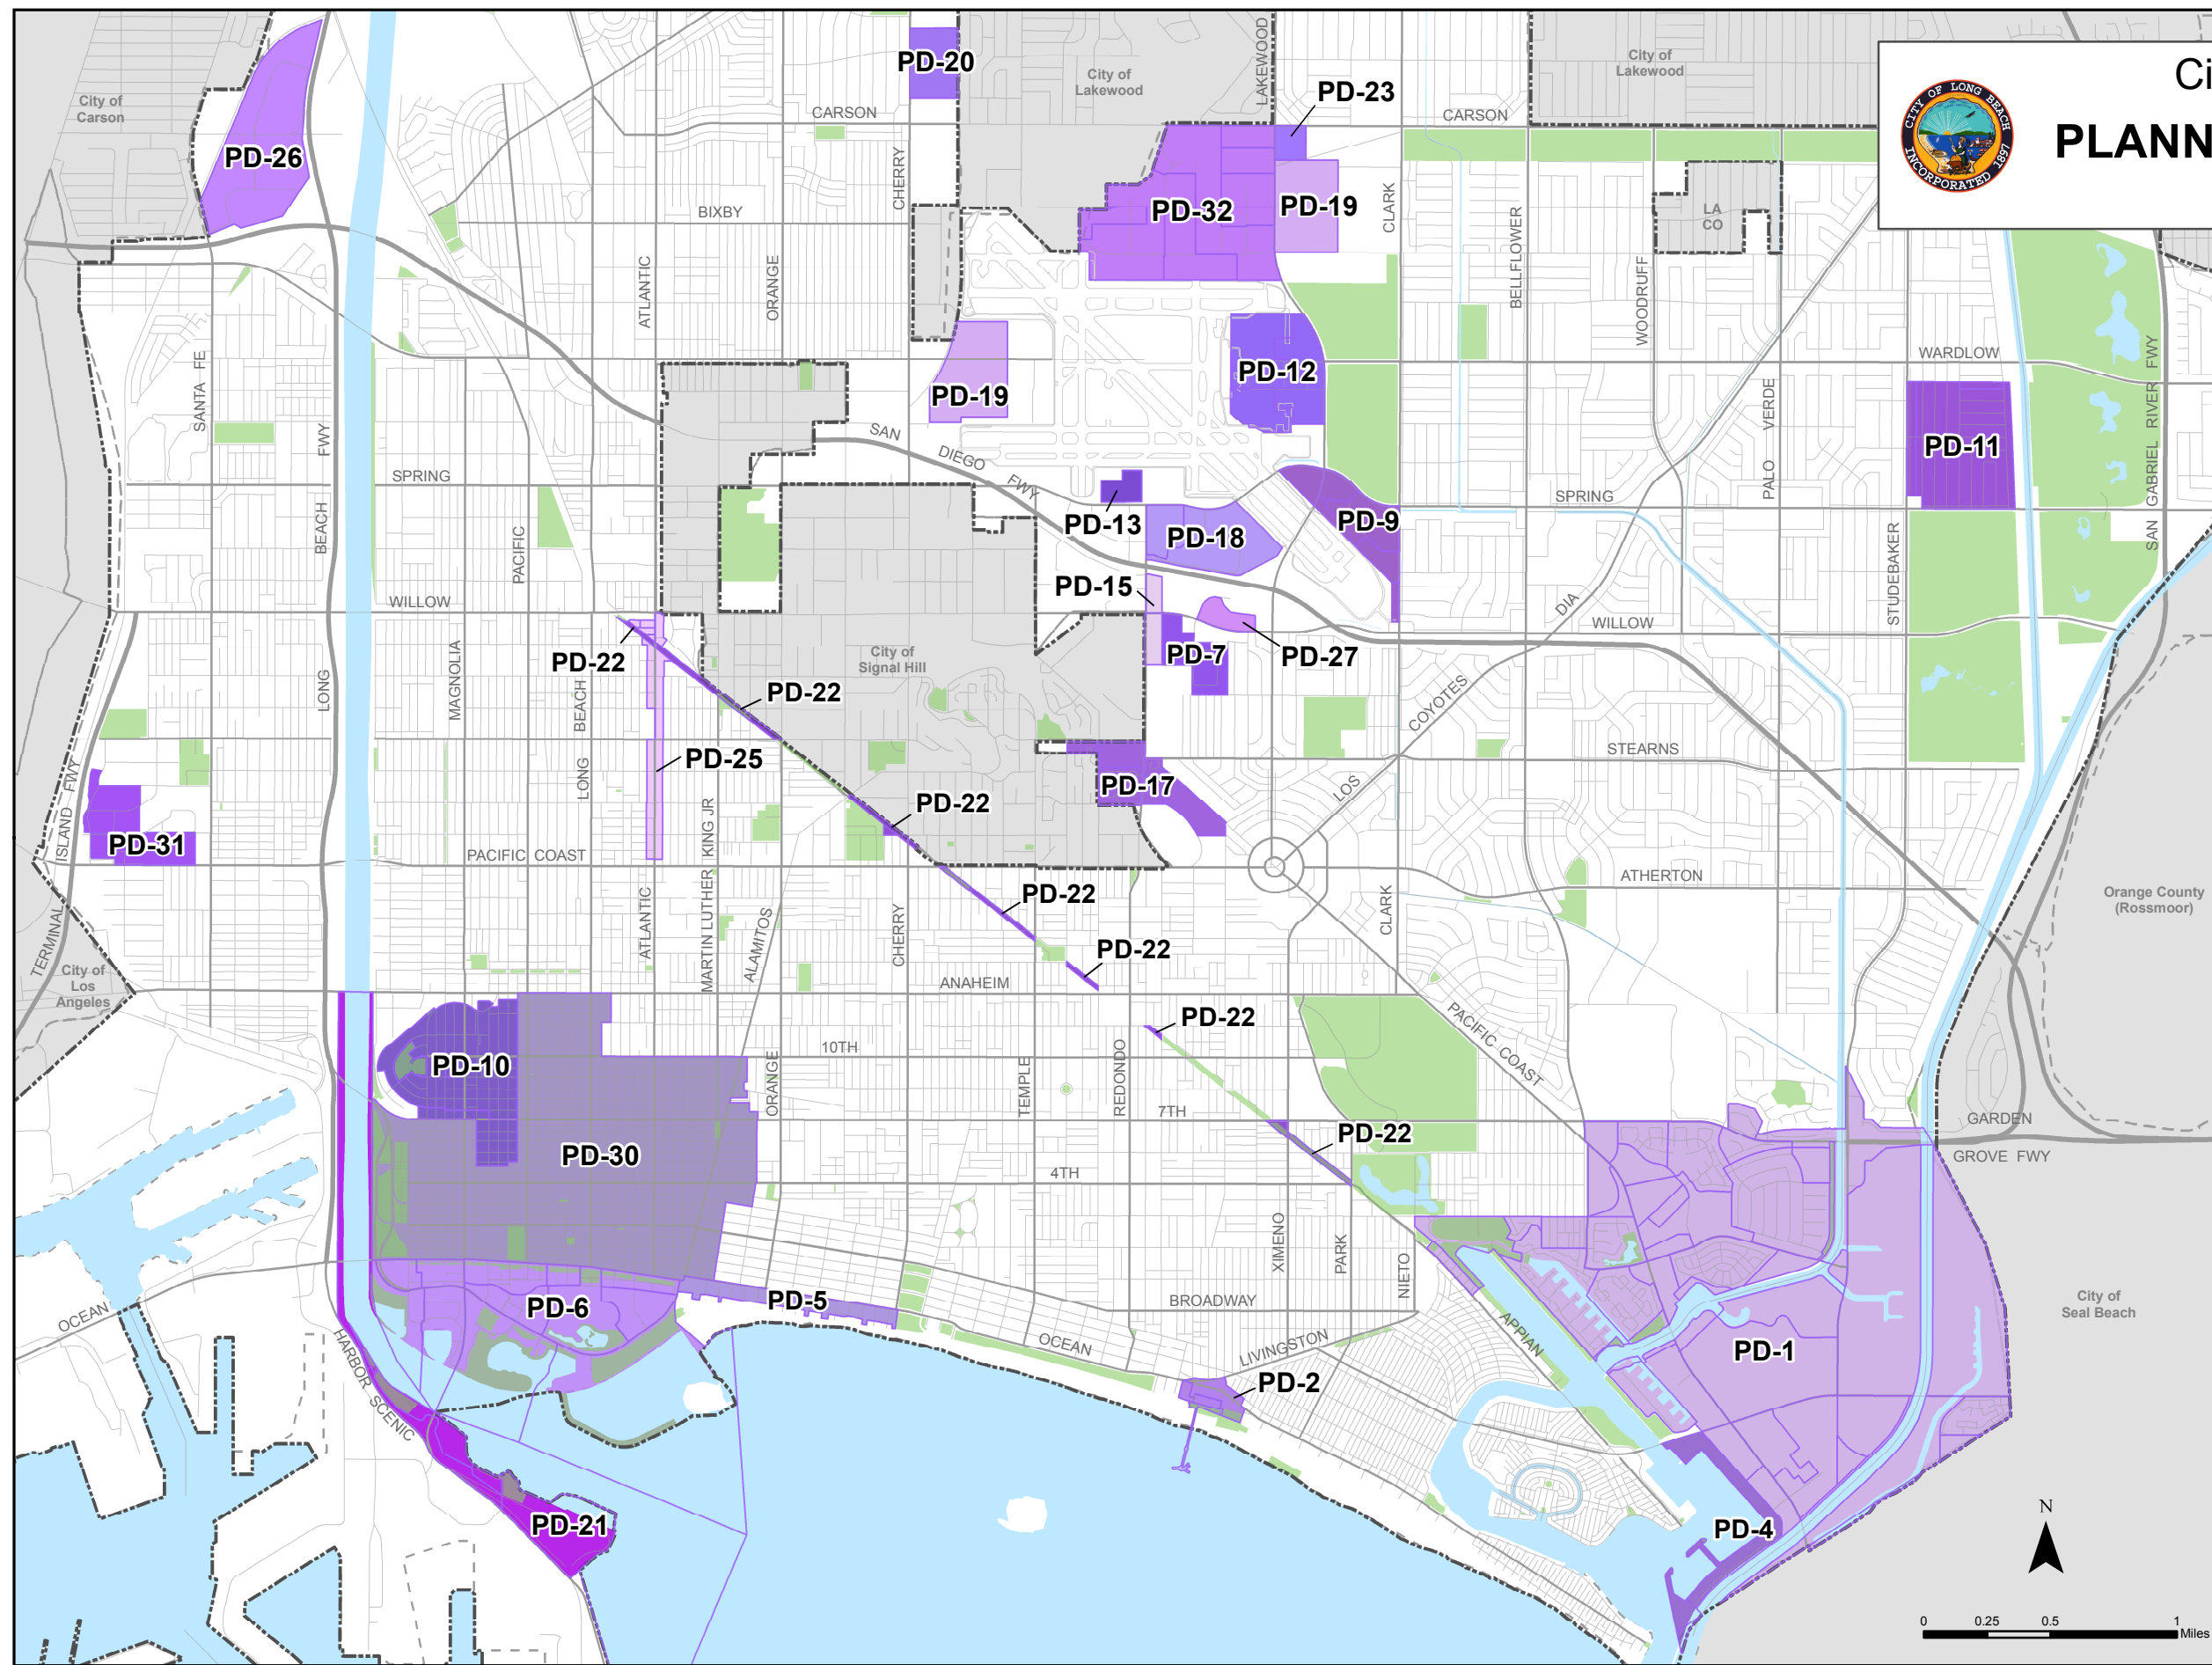

City of Long Beach PLANNED DEVELOPMENT DISTRICTS

- Planned Development Districts**
- PD-1 SEADIP
 - PD-2 Belmont Pier
 - PD-4 Long Beach Marina
 - PD-5 Ocean Boulevard
 - PD-6 Downtown Shoreline
 - PD-7 Long Beach Business Center
 - PD-9 Long Beach Airport Business Park
 - PD-10 Willmore City
 - PD-11 Rancho Estates
 - PD-12 Long Beach Airport Terminal
 - PD-13 Atlantic Aviation Center
 - PD-15 Redondo Avenue
 - PD-17 Alamitos Land
 - PD-18 Kilroy Airport Center
 - PD-19 Douglas Aircraft
 - PD-20 All Souls
 - PD-21 Queensway Bay
 - PD-22 Pacific Railway
 - PD-23 Douglas Center
 - PD-25 Atlantic Avenue
 - PD-26 West Long Beach Business Park
 - PD-27 Willow Street Center
 - PD-30 Downtown Long Beach
 - PD-31 CSULB Tech Center/
Villages at Cabrillo
 - PD-32 Douglas Park