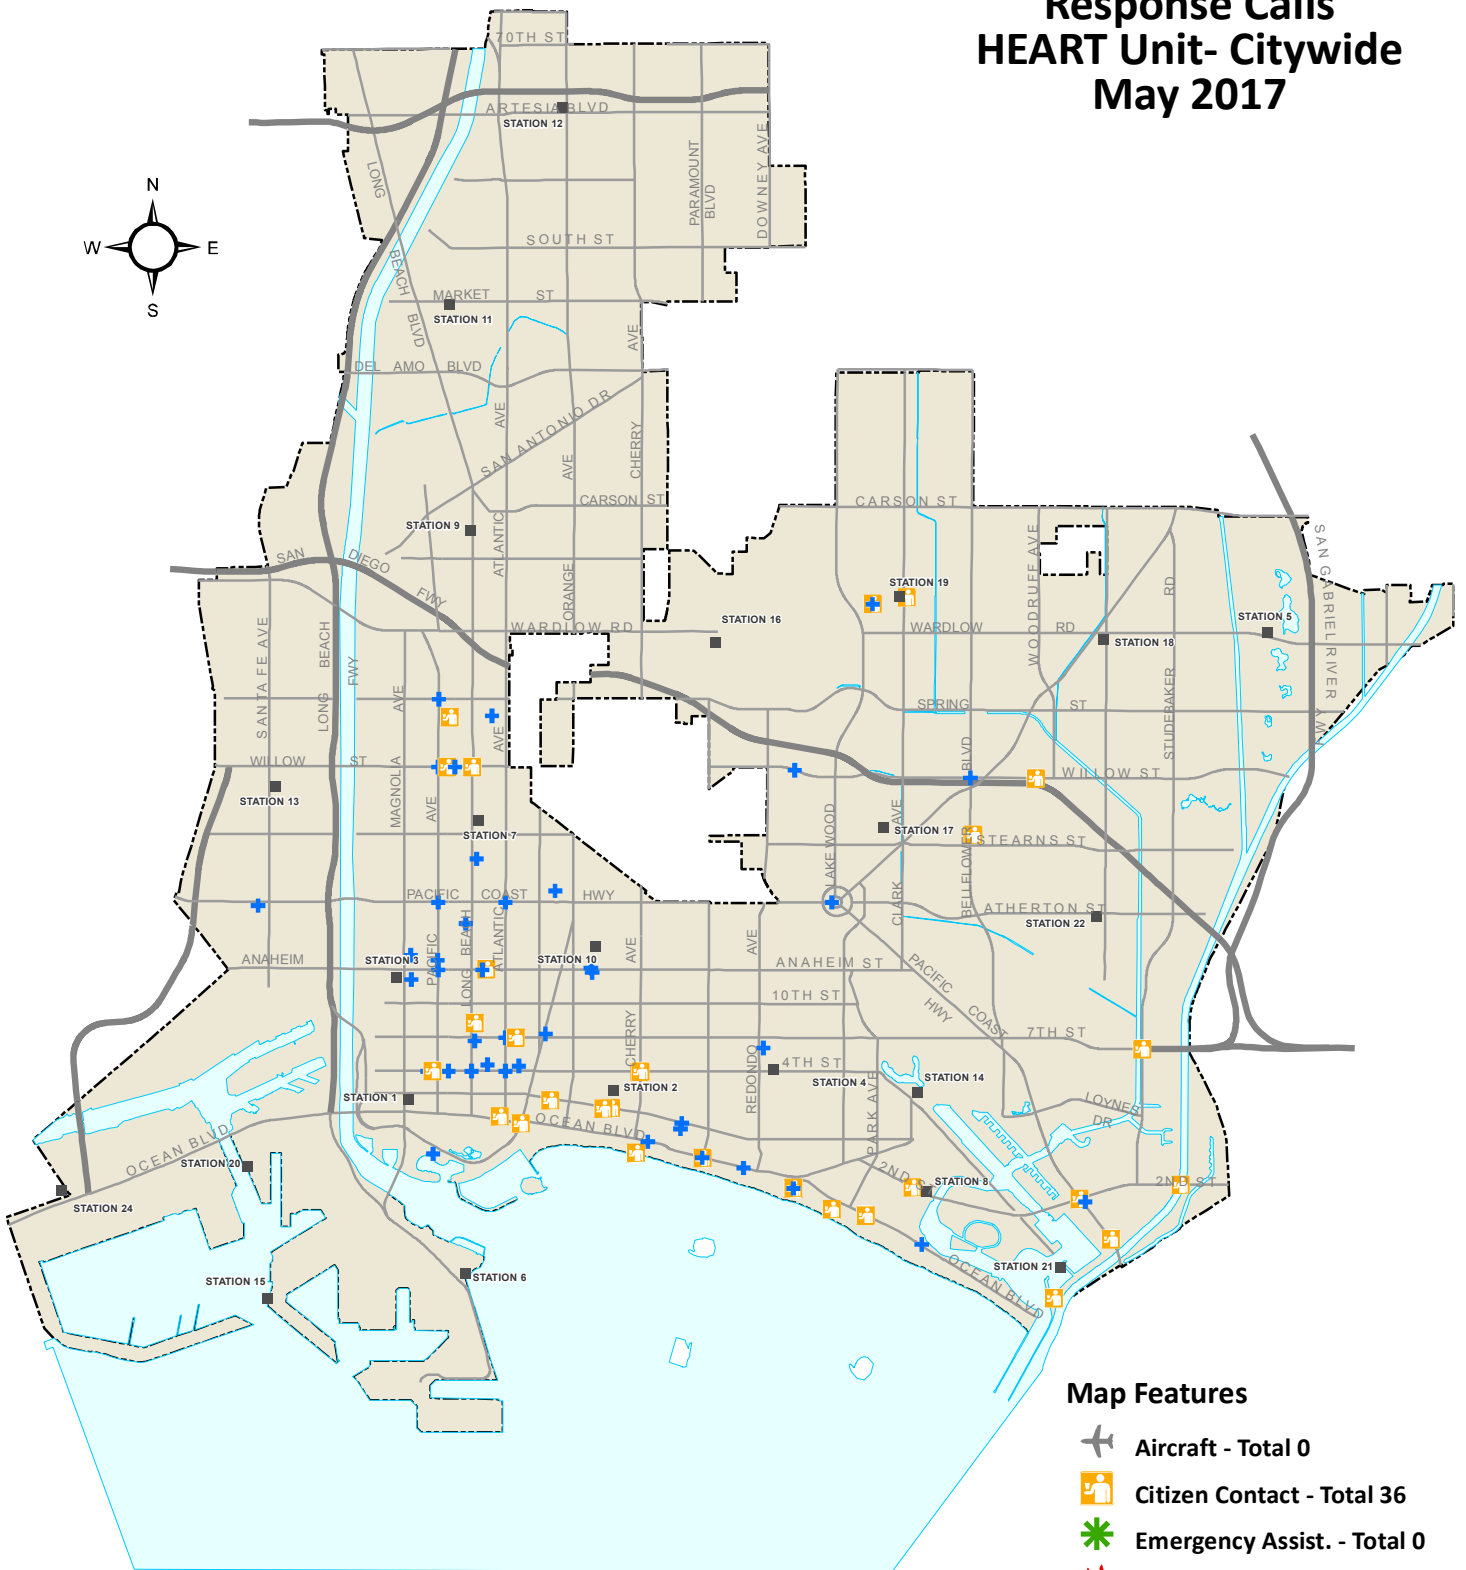

Fire Department

Response Calls HEART Unit- Citywide May 2017

Map Features

-  Aircraft - Total 0
-  Citizen Contact - Total 36
-  Emergency Assist. - Total 0
-  Fire - Total 0
-  Hazmat - Total 0
-  Medical - Total 40
-  Fire Station
-  City Boundary