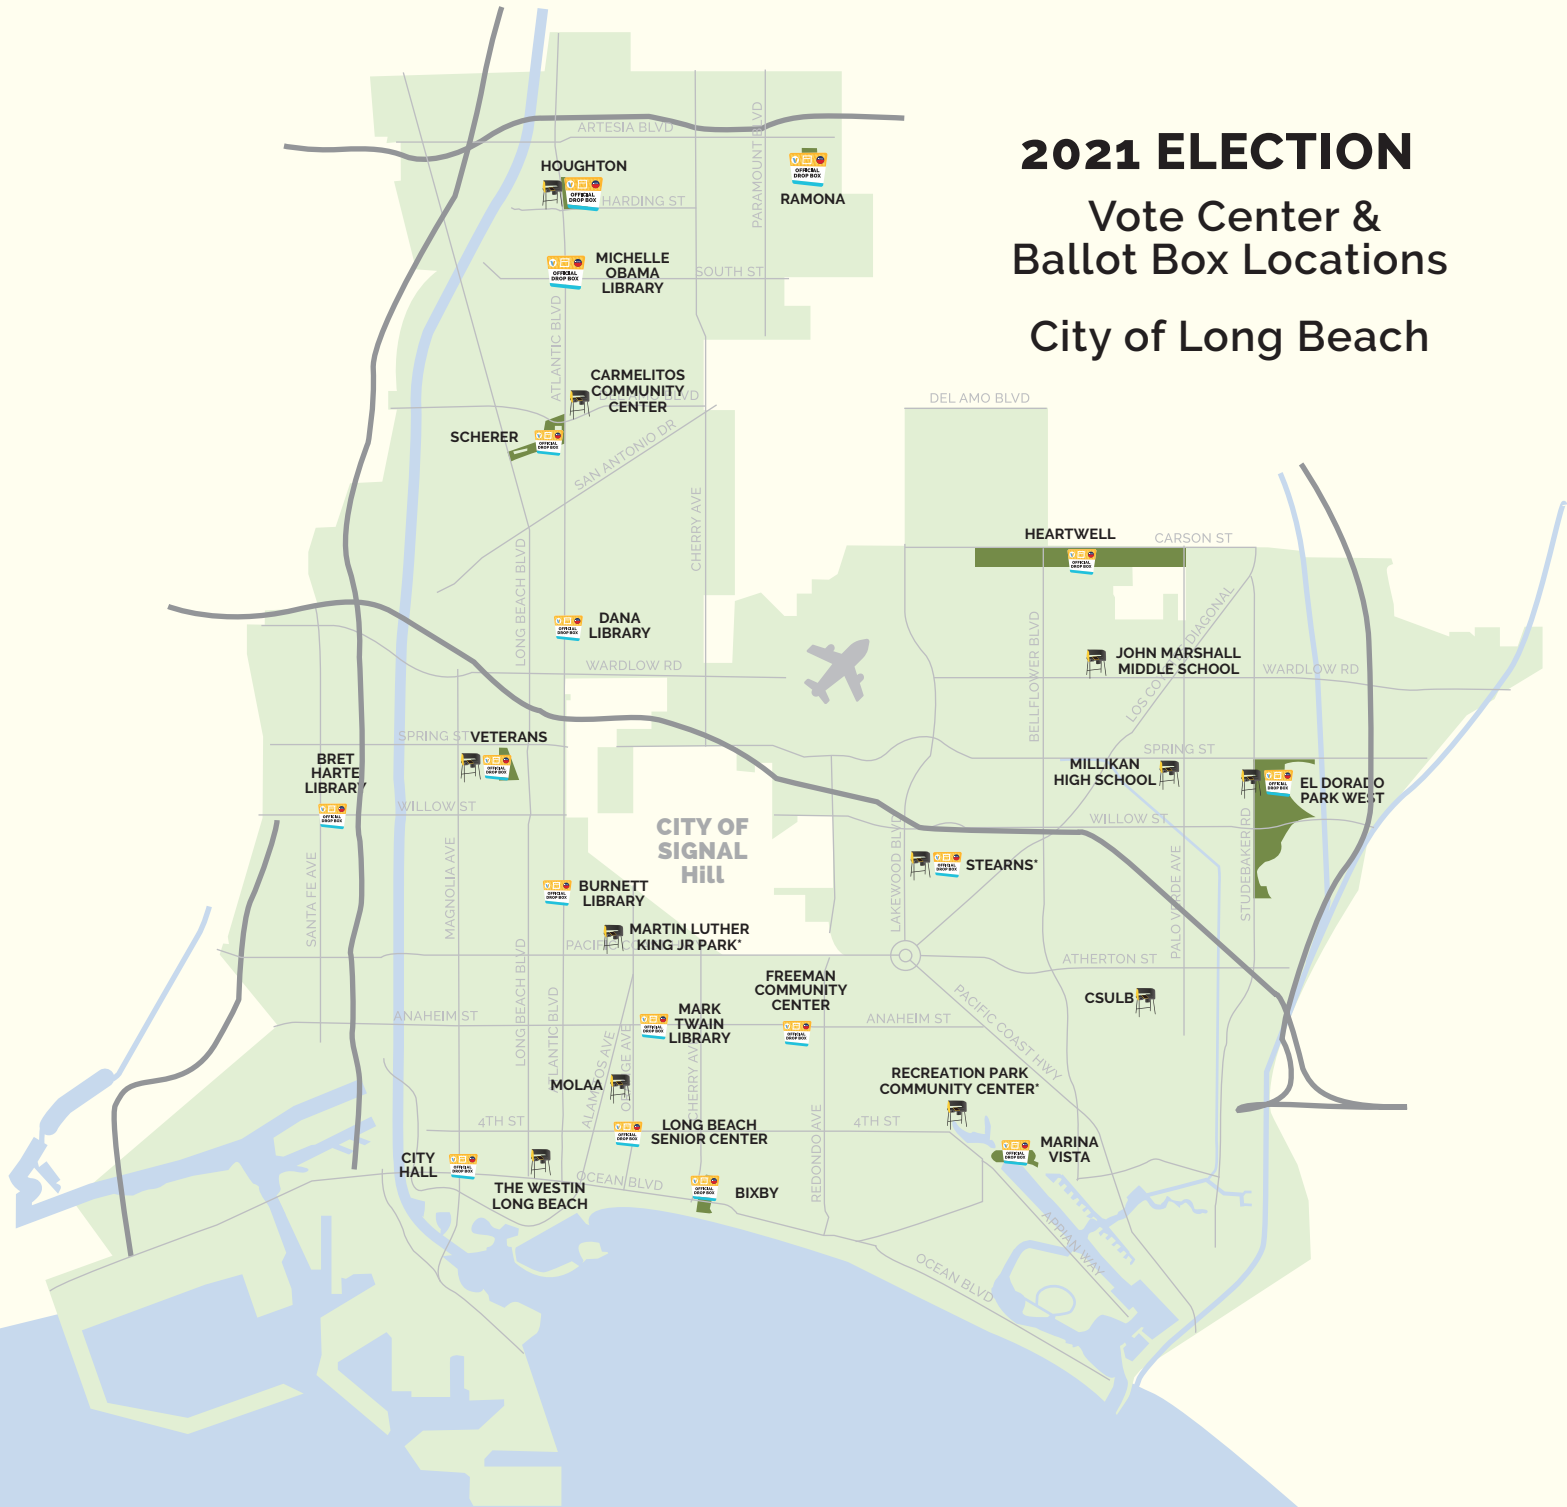

John Marshall Middle School
5870 E Wardlow Rd
Long Beach 90808

Millikan High School
2800 Snowden Ave
Long Beach 90815

Stearns Champions Park
4520 E 23rd Ave
Long Beach 90815

Veterans Park
101 E 28th St
Long Beach 90806

LEGEND

	DROPTOP LOCATION		PARK
	VOTE CENTER		OCEAN/ RIVER
	STREET		CITY OF LONG BEACH
	* PARK LOCATION		FREEWAY