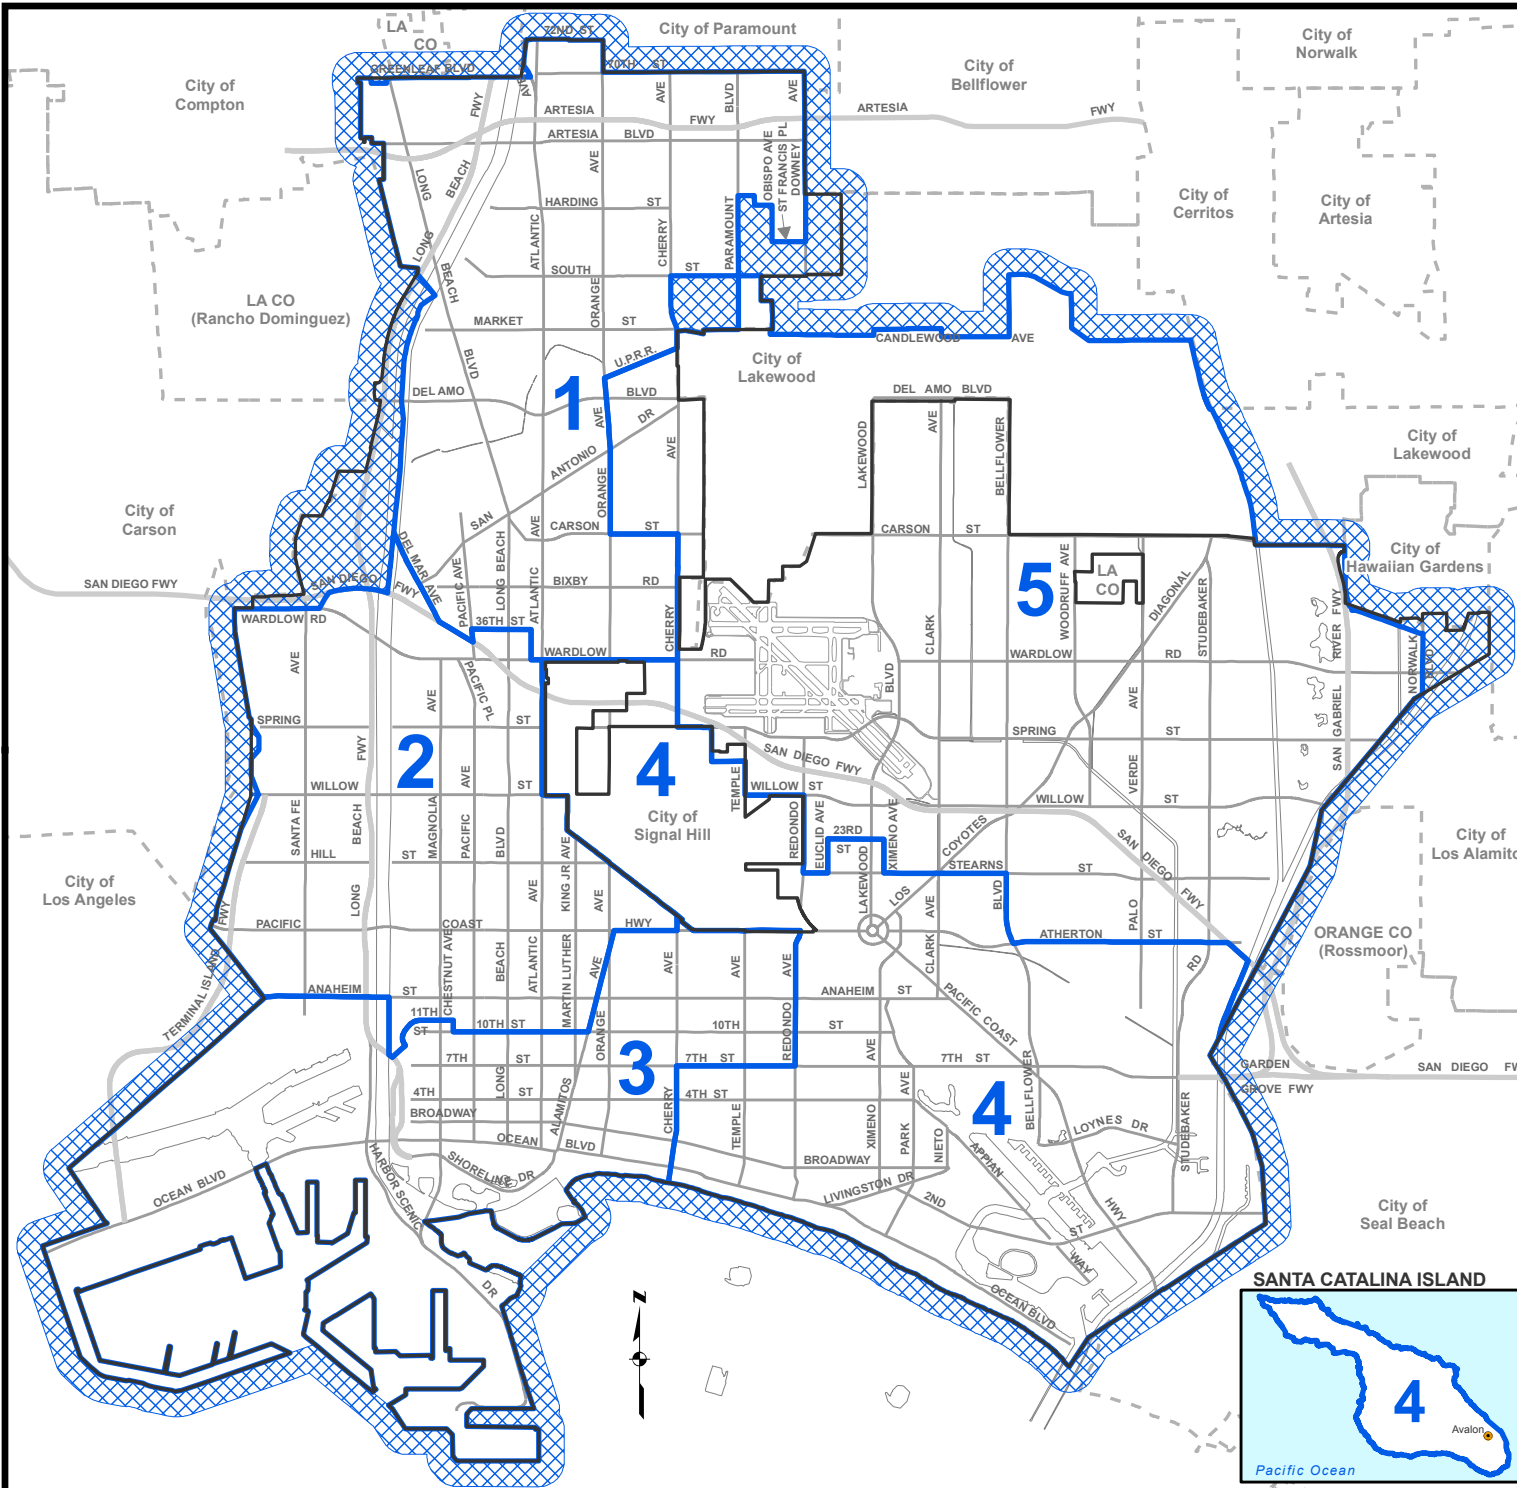

City of Long Beach California Long Beach Unified School District Map

As of December 2011

MAP FEATURES

- Long Beach Unified School District
- Outside of District
- City Boundary

Department of
Technology Services
GIS