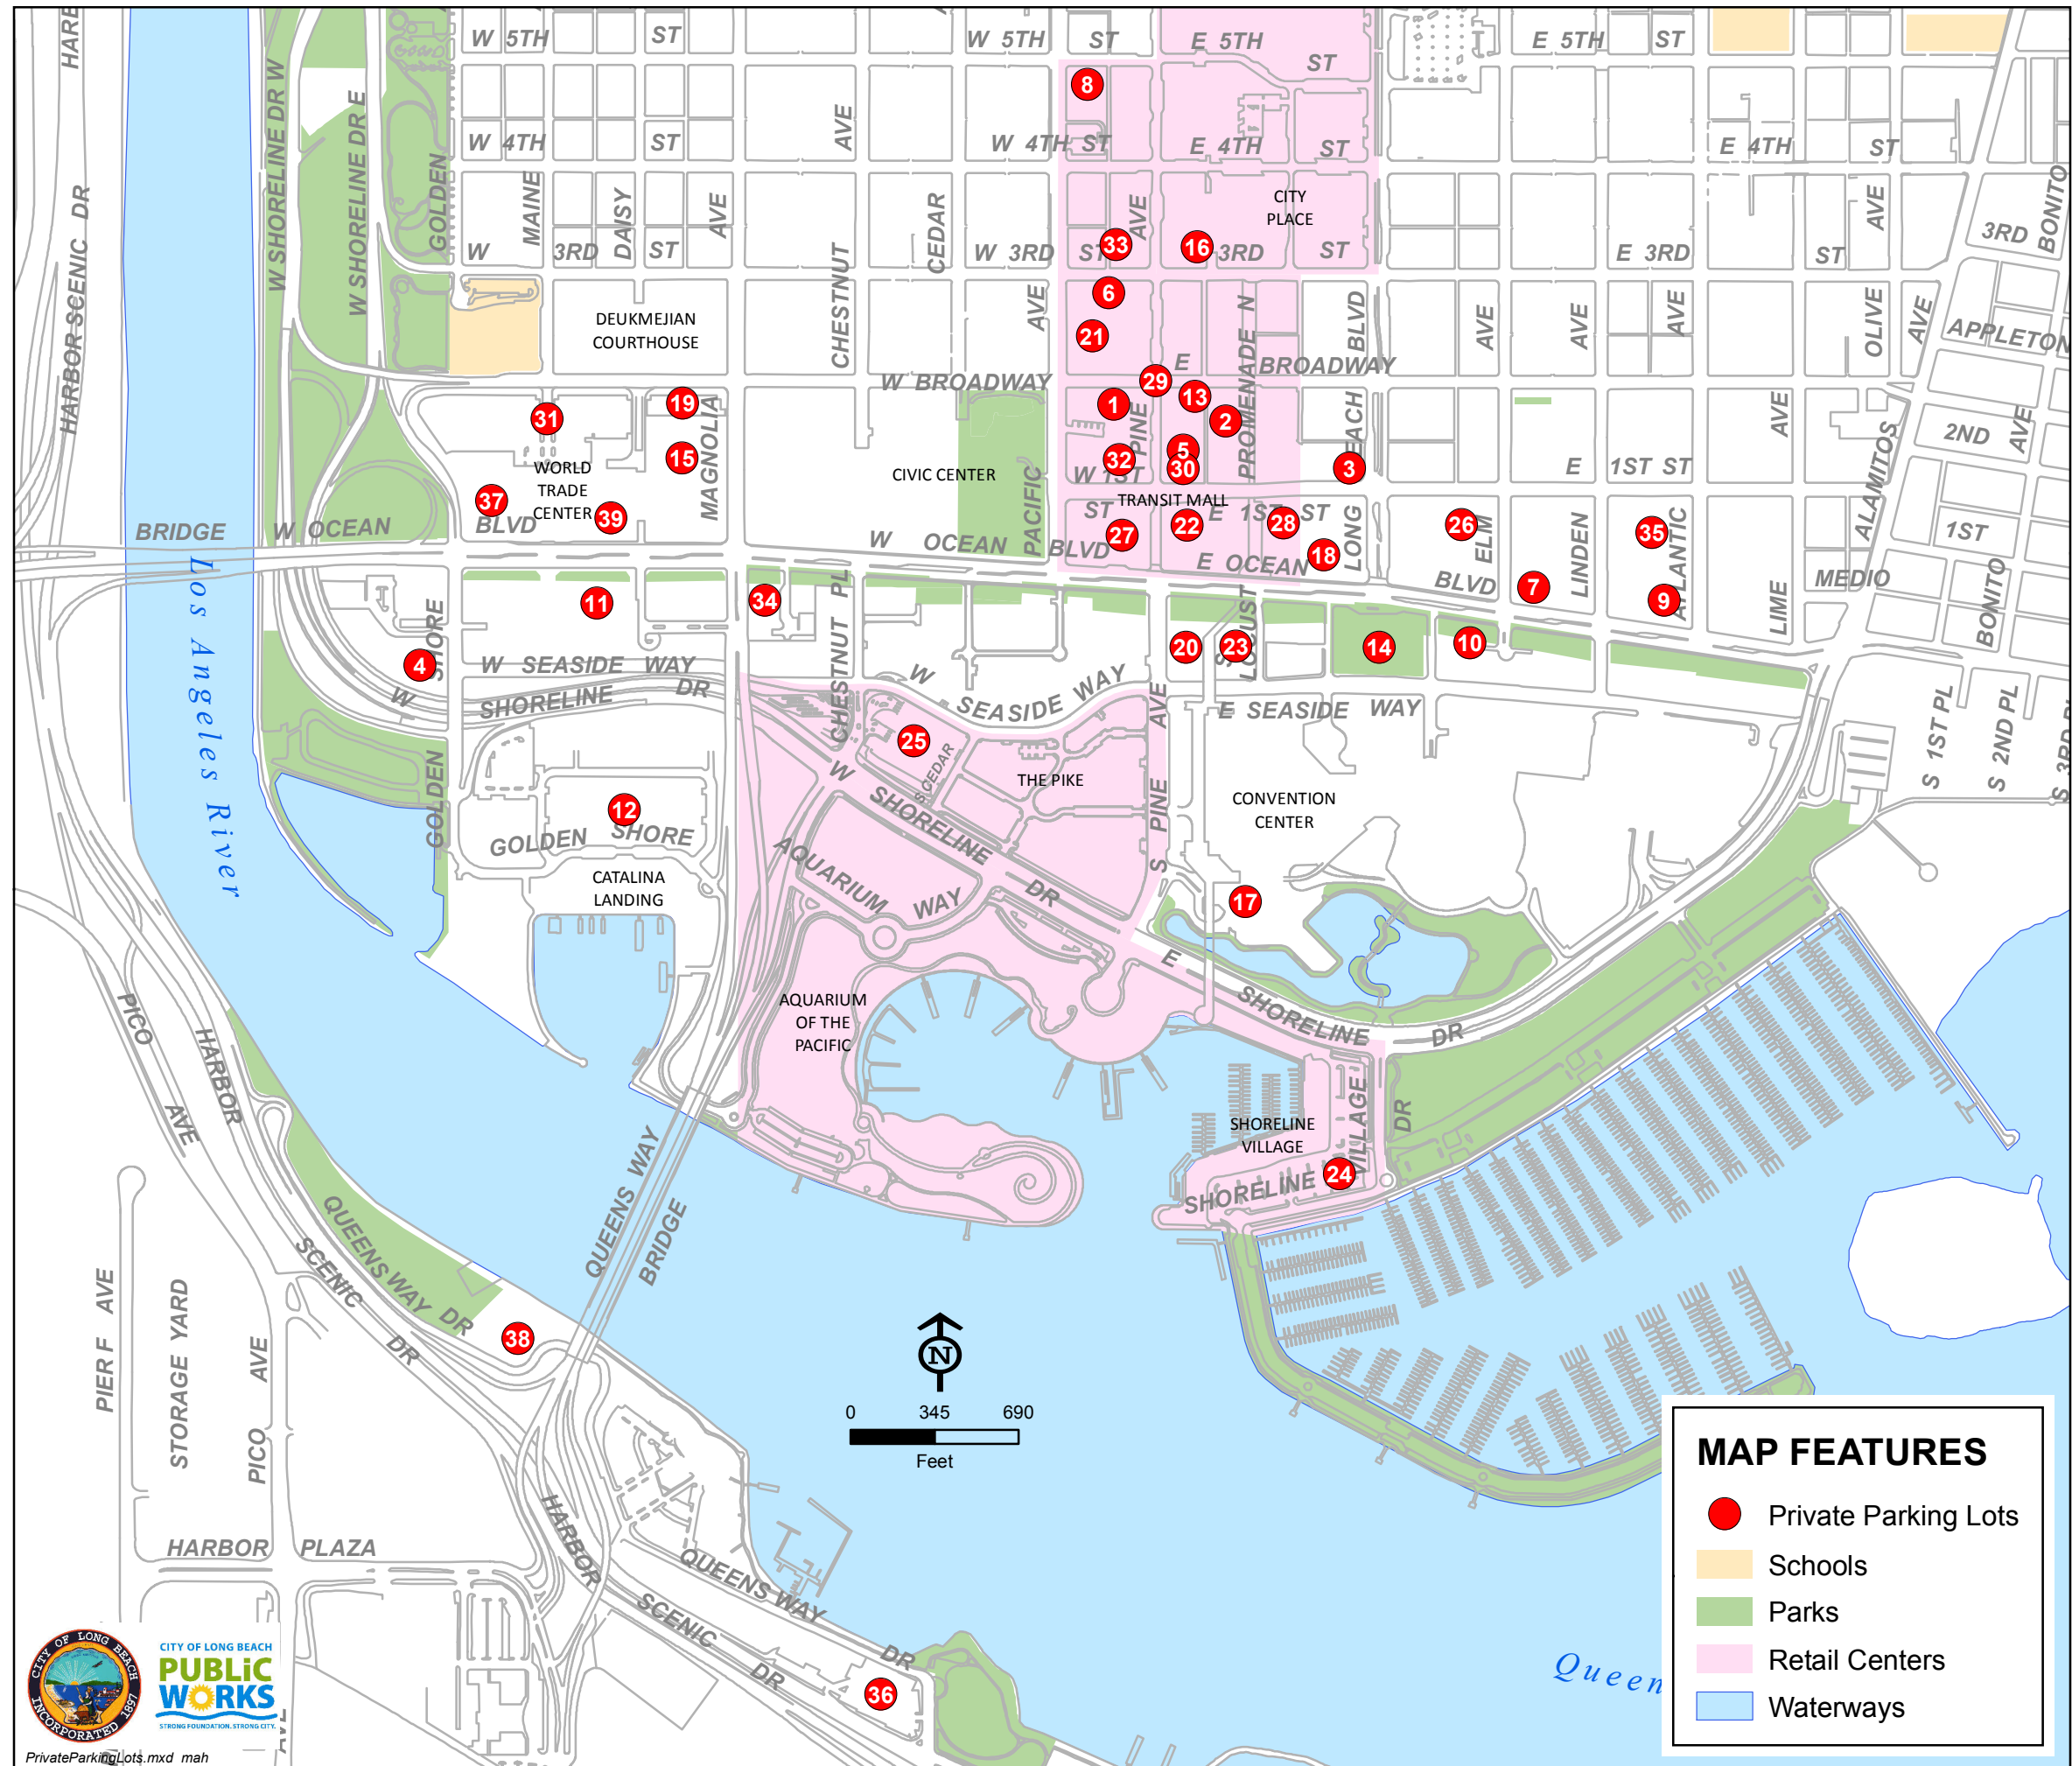

# CITY OF LONG BEACH PRIVATE PARKING IN THE DOWNTOWN AREA

UPDATED 8/24/2016

#	Account	Spaces
1	100 West Broadway	625
2	133 Promenade	113
3	101 Long Beach Blvd.	105
4	11 Golden Shore Drive	400
5	130 N. Pine (Next to the Federal Bar) SL#	33
6	3rd & Pine SL12	36
7	401 East Ocean Blvd.	250
8	454 Pacific Avenue	53
9	555 East Ocean Blvd.	250
10	Aqua Building	120
11	Arco Center	1093
12	Catalina Landing	1438
13	City Centre	175
14	Convention Center	3159
15	Deukmejian Courthouse	800
16	Farmers & Merchants Bank Downtown SL10	21
17	Hyatt Regency Hotel	1500
18	International City Bank	283
19	Magnolia & Broadway	88
20	Pine & Seaside (Next to the Convention Center)	66
21	Pine Square	204
22	Renaissance Hotel	380
23	Salvation Army Building	300
24	Shoreline Village	463
25	The Pike @ Rainbow Harbor	2200
26	The Westin Hotel/Shoreline Square	1345
27	Wells Fargo/Landmark Square	1315
28	211 East Ocean	297
29	Pine/ Broadway - SL21	65
30	114 North Pine Ave - SL03	33
31	Broadway @ Maine	350
32	Autoport	150
33	117 W. 3rd St	35
34	444 W. Ocean Blvd/CA Bank & Trust	433
35	Courtyard By Marriott Hotel	307
36	The Reef Restaurant	300
37	Hilton Long Beach	397
38	Hotel Maya -	400
39	World Trade Center	1118

**MAP FEATURES**

- Private Parking Lots
- Schools
- Parks
- Retail Centers
- Waterways