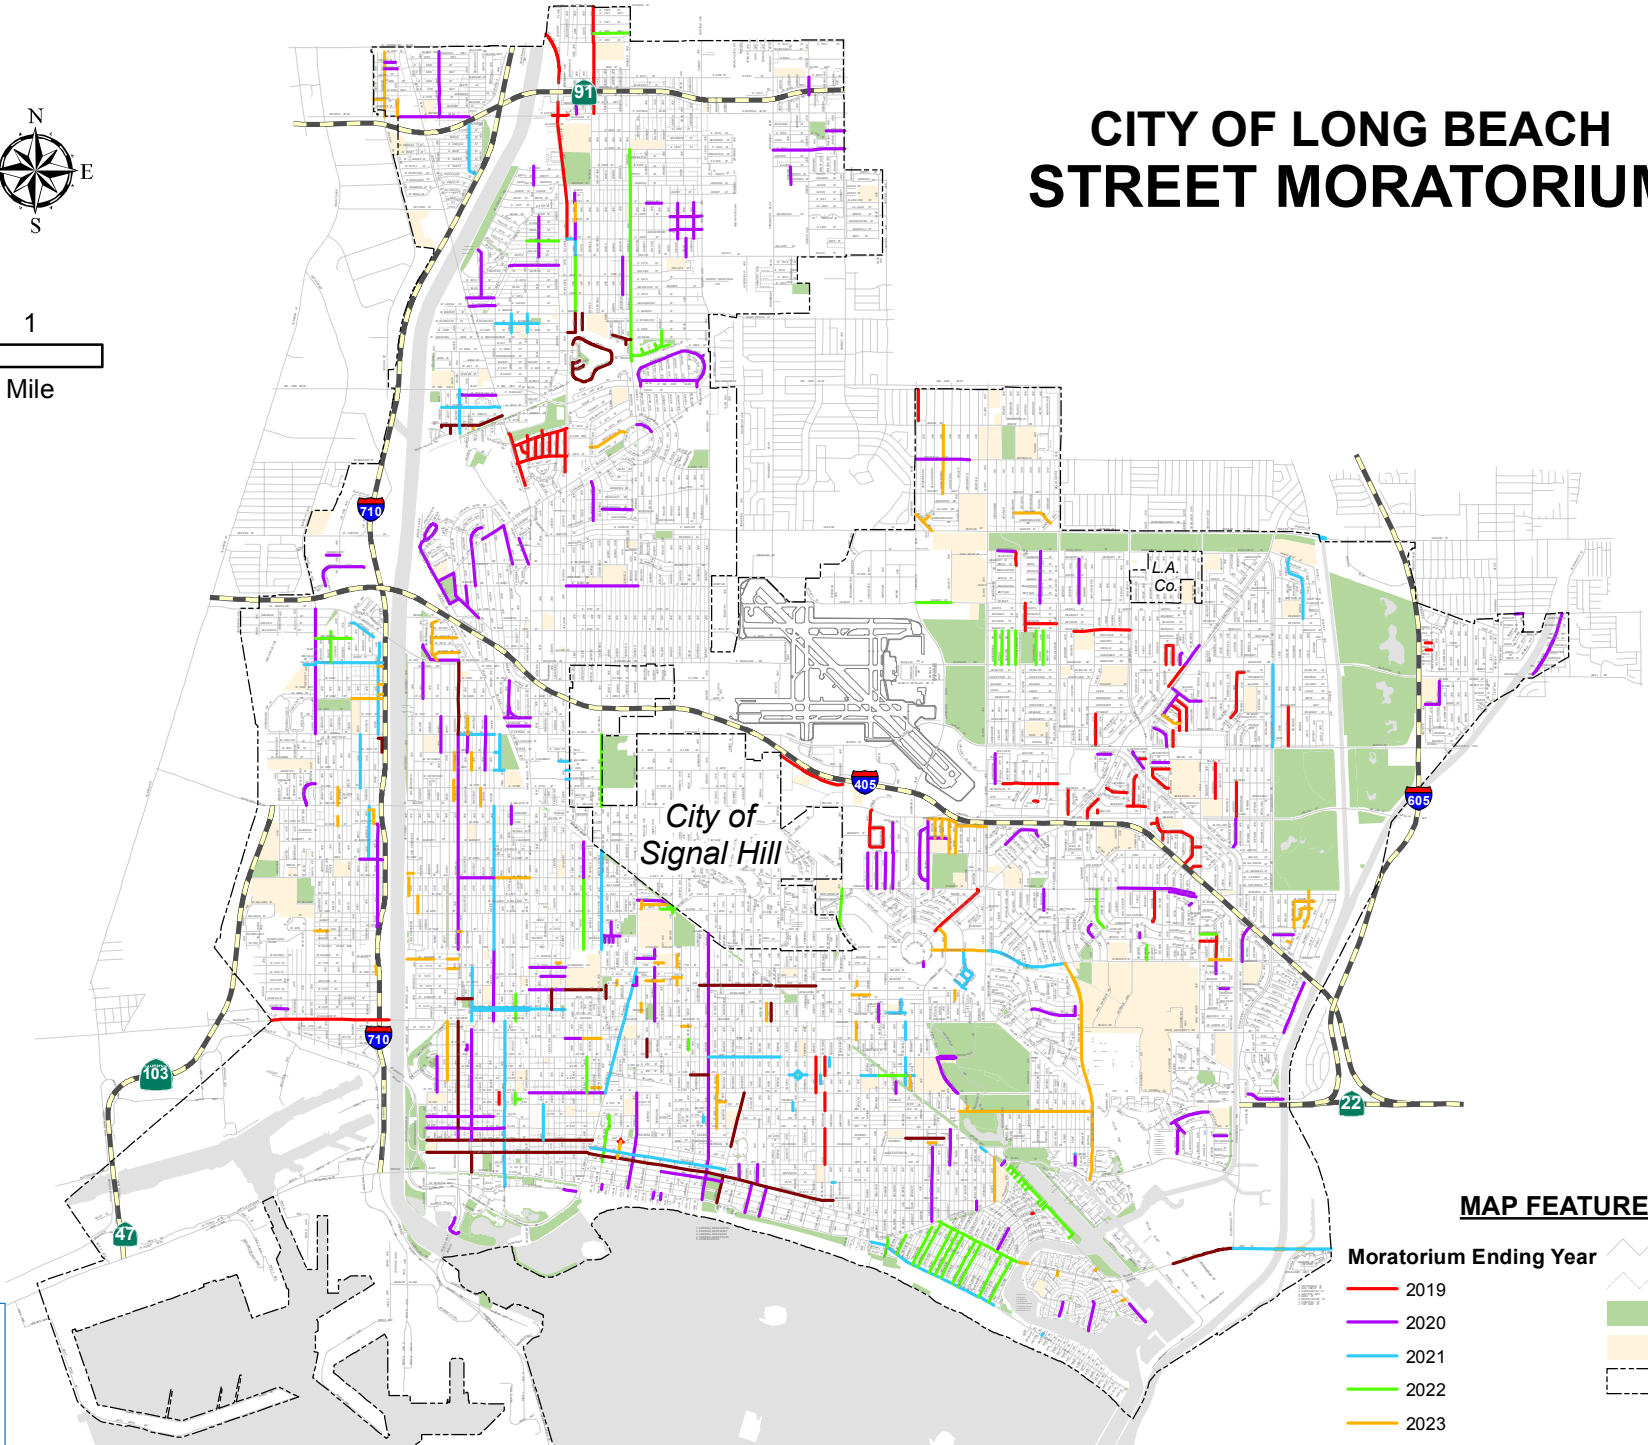

CITY OF LONG BEACH STREET MORATORIUM

1
Mile

MAP FEATURES

- | Moratorium Ending Year | Symbol |
|------------------------|-------------|
| 2019 | Red line |
| 2020 | Purple line |
| 2021 | Blue line |
| 2022 | Green line |
| 2023 | Orange line |
| 2024 | Brown line |
-
- | | |
|---------------|--------------------|
| Streets | Thin grey line |
| Alleys | Thin grey line |
| Parks | Green shaded area |
| Schools | Yellow shaded area |
| City Boundary | Dashed black line |