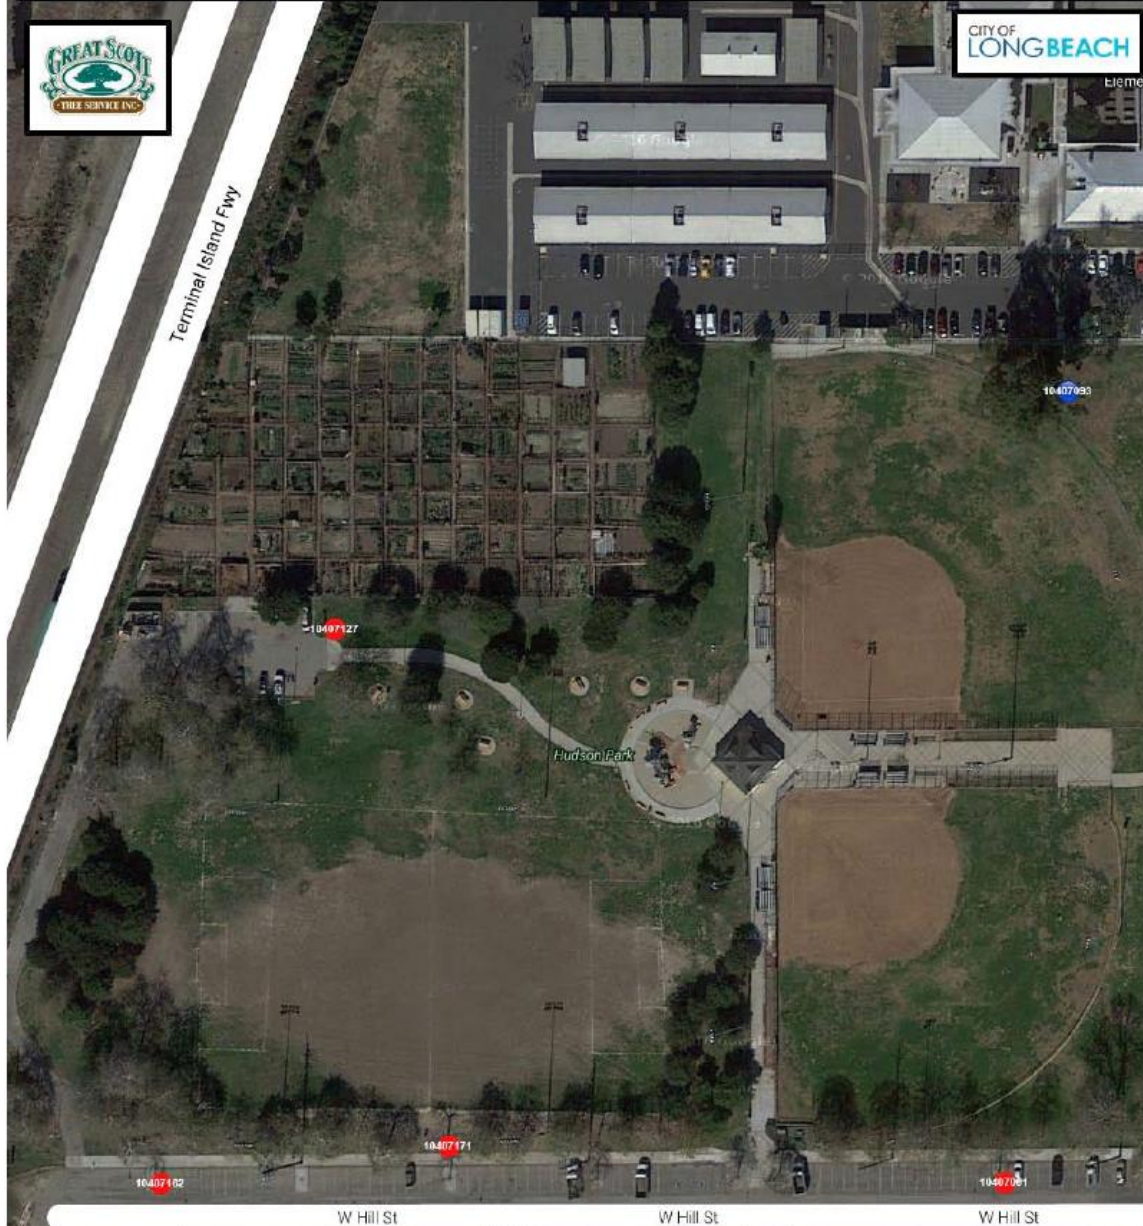

Hudson Park Trimming and Removals

| Legend | | | | | |
|-------------|-------------|------------------|-------|-----------------------|-----------|
| ID | Area | Service | Trees | Species | Size Code |
| 10407093 | HUDSON PARK | Crown Thin | 1 | Eucalyptus - Blue Gum | >30 |
| 10407171 | HUDSON PARK | Remove and Grind | 1 | Sycamore - California | 17-24 |
| 10407162 | HUDSON PARK | Remove and Grind | 1 | Sycamore - California | 17-24 |
| 10407061 | HUDSON PARK | Remove and Grind | 1 | Sycamore - California | 17-24 |
| 10407127 | HUDSON PARK | Remove and Grind | 1 | Oak - Holly | 17-24 |
| Total Trees | | | 5 | | |