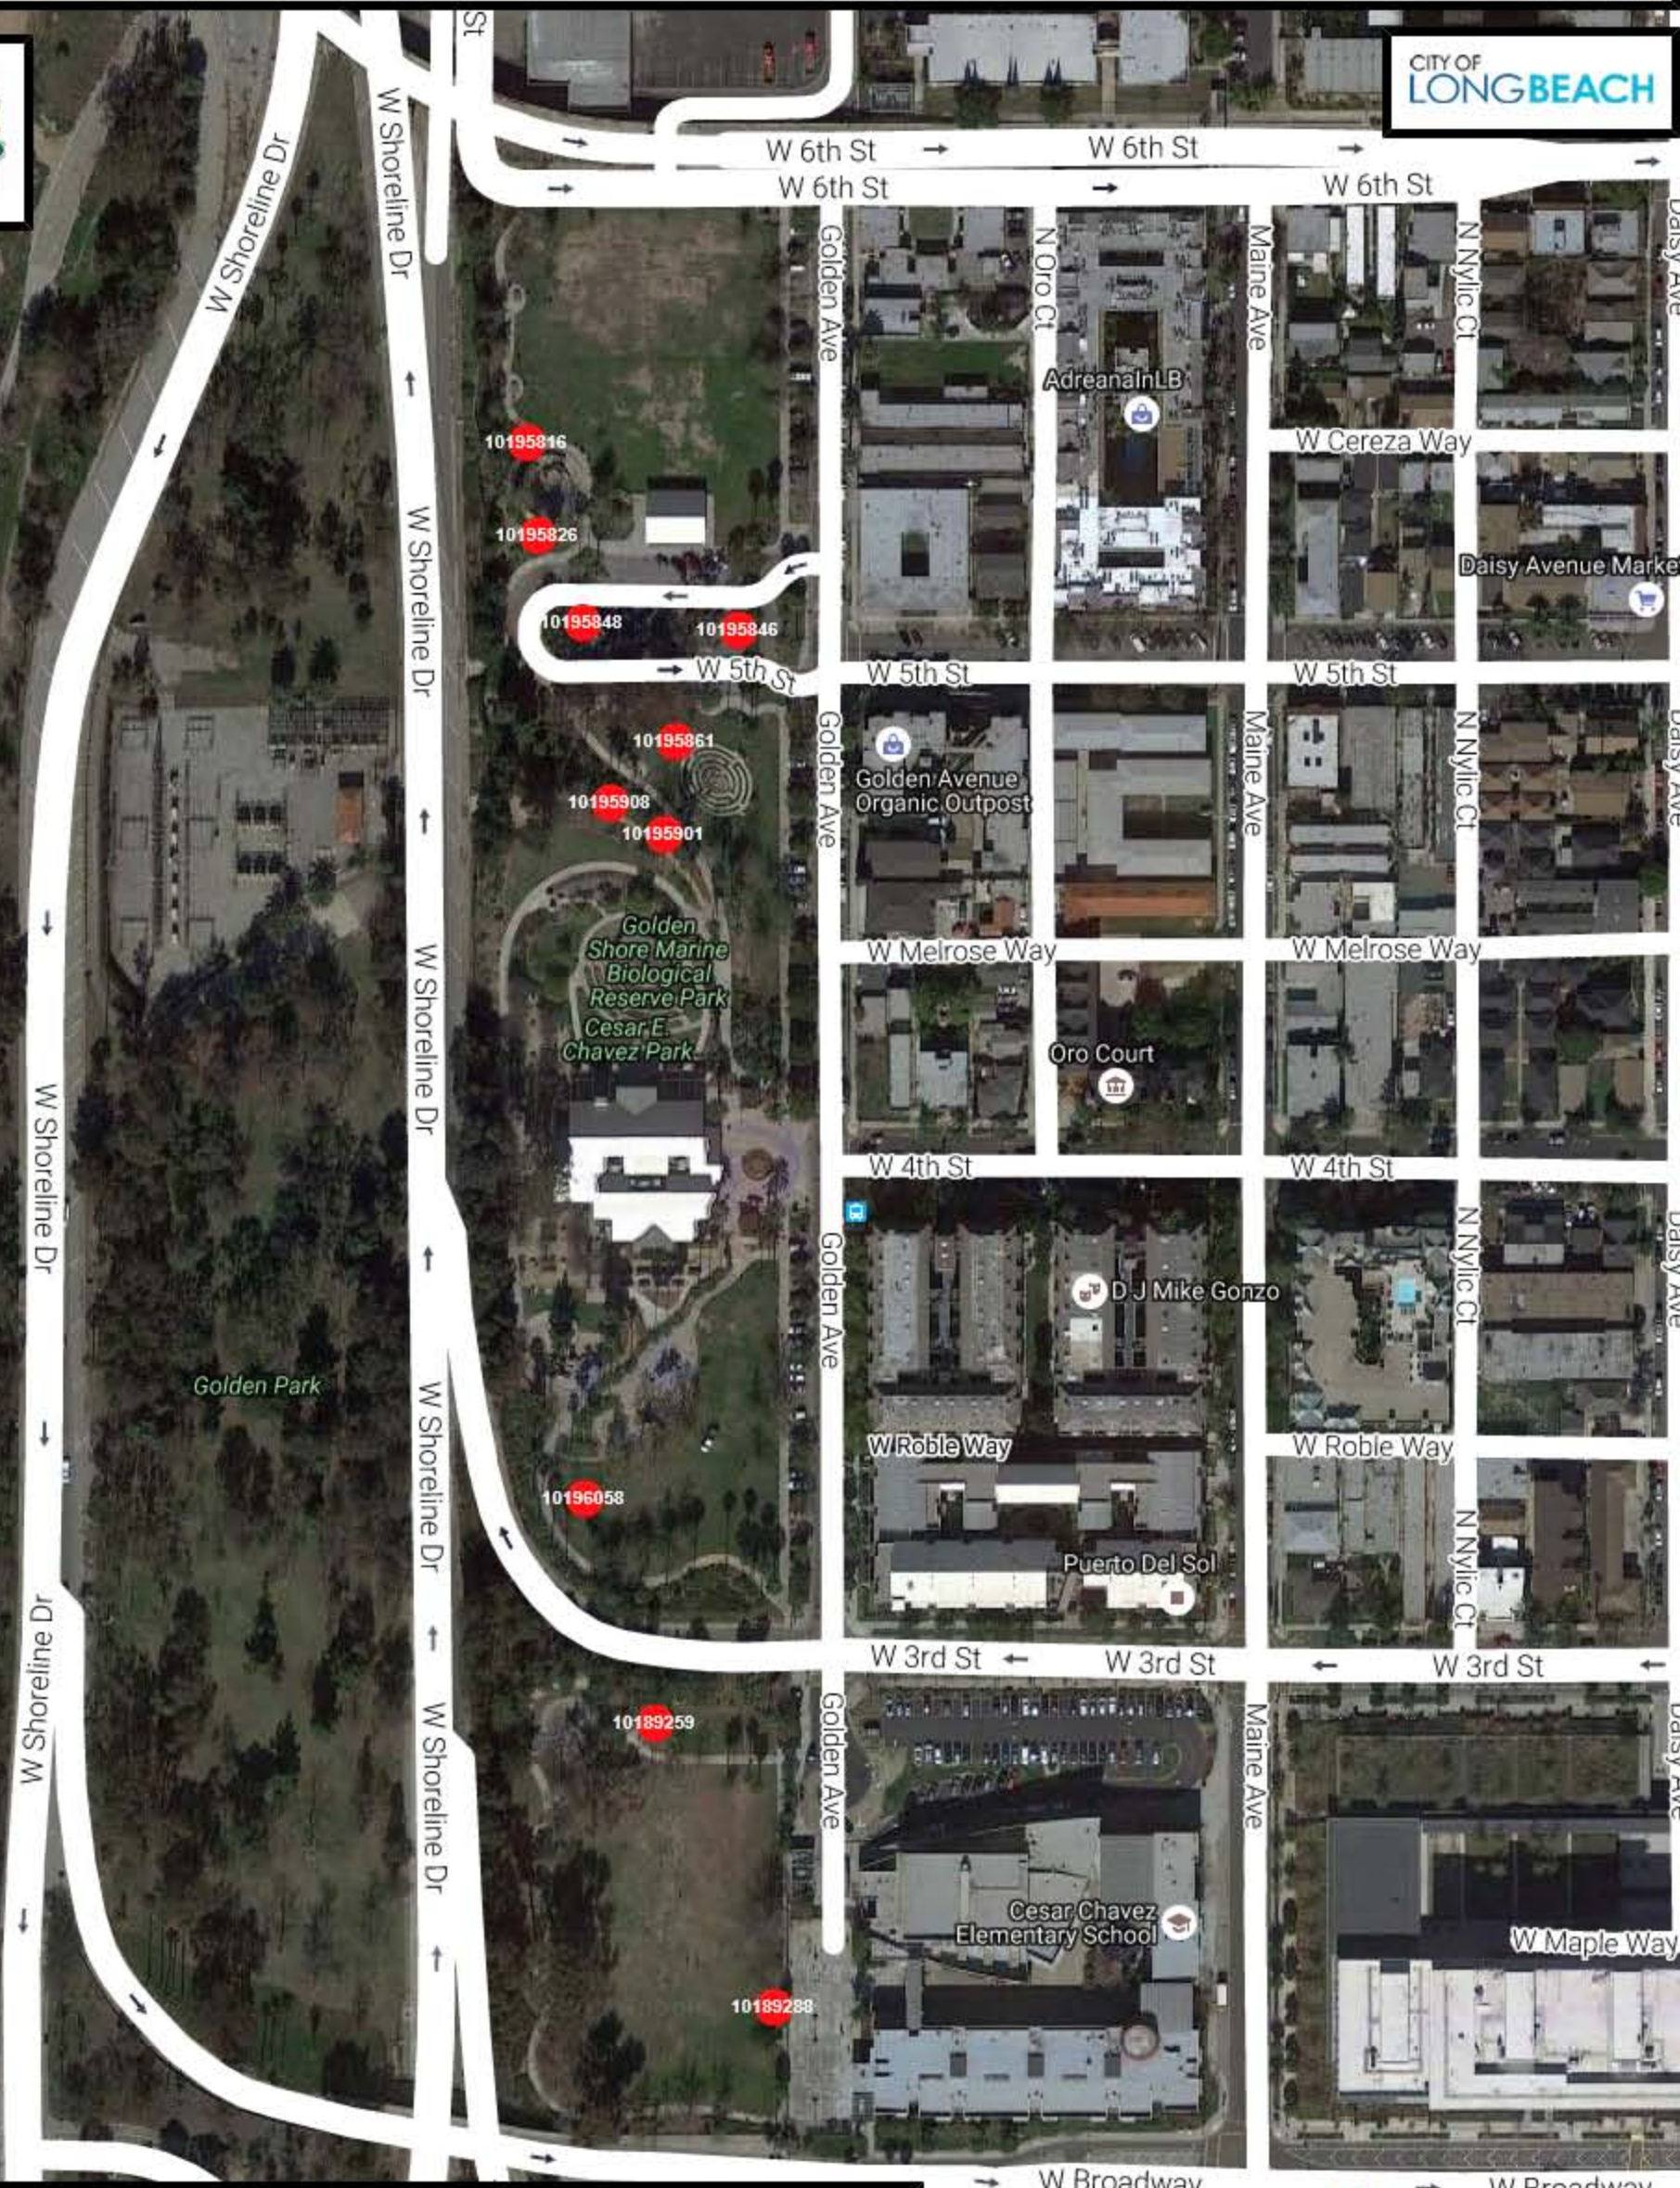

Cesar E Chavez Park Removals

Legend

ID	Area	Service	Trees	Species	Size Code
10195848	CESAR E CHAVEZ PARK	Remove and Grind	1	Eucalyptus - Silver Dollar	17-24
10195846	CESAR E CHAVEZ PARK	Remove and Grind	1	Eucalyptus - Silver Dollar	17-24
10196058	CESAR E CHAVEZ PARK	Remove and Grind	1	Liquidambar	4-10
10189259	CESAR E CHAVEZ PARK	Remove and Grind	1	Sycamore - California	0-4
10195826	CESAR E CHAVEZ PARK	Remove and Grind	1	Sycamore - California	0-4
10195816	CESAR E CHAVEZ PARK	Remove and Grind	1	Sycamore - California	4-10
10195861	CESAR E CHAVEZ PARK	Remove and Grind	1	Sycamore - California	4-10
10195908	CESAR E CHAVEZ PARK	Remove and Grind	1	Sycamore - California	4-10
10195901	CESAR E CHAVEZ PARK	Remove and Grind	1	Sycamore - California	10-17
10189288	CESAR E CHAVEZ PARK	Remove and Grind	1	Sycamore - California	10-17
Total Trees			10		