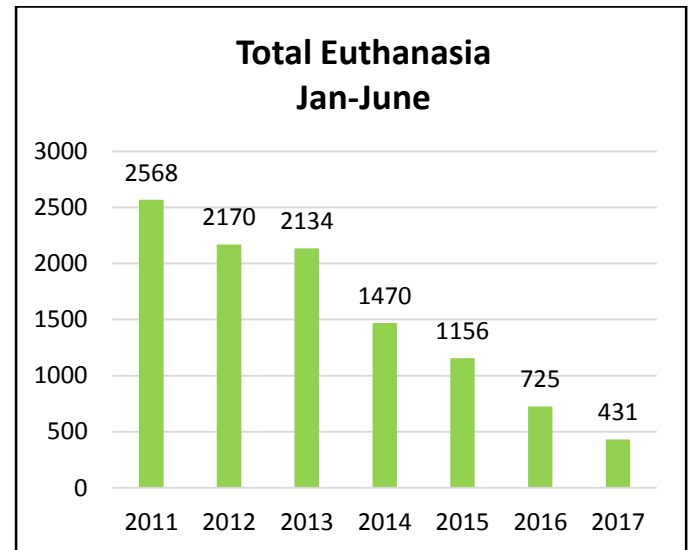

Long Beach Animal Care Services

Statistics are for January through June for all years

Live Release Rate Jan-June