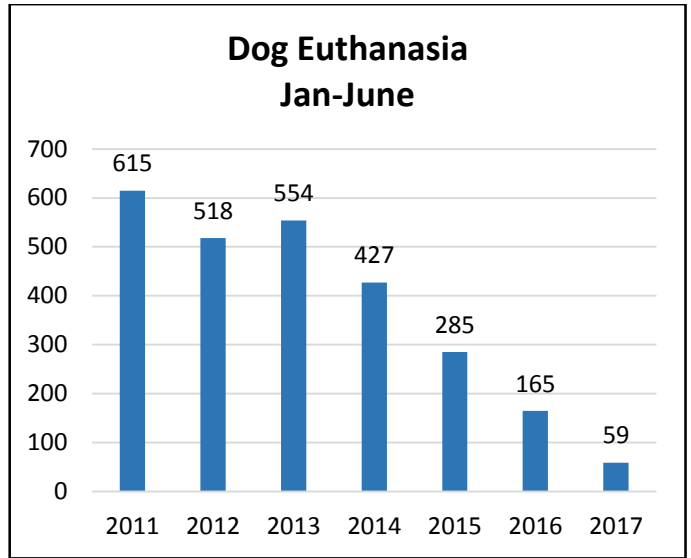

Long Beach Animal Care Services

Statistics are for January through June for all years

Live Release Rate Jan-June