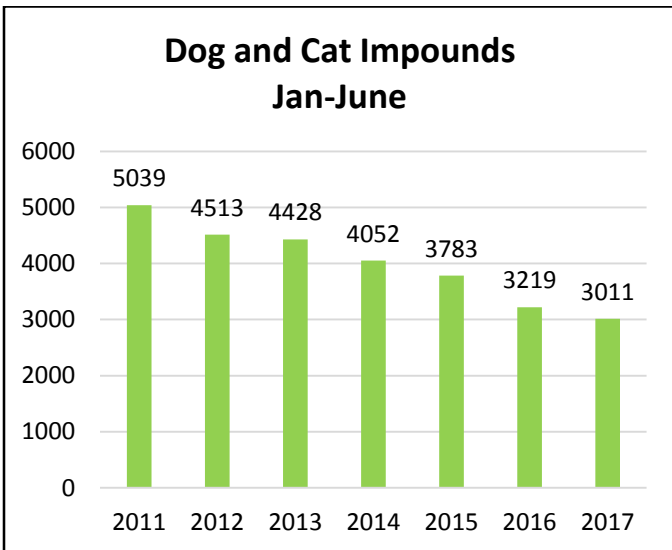

Long Beach Animal Care Services

Statistics are for January through June for all years

Live Release Rate Jan-June