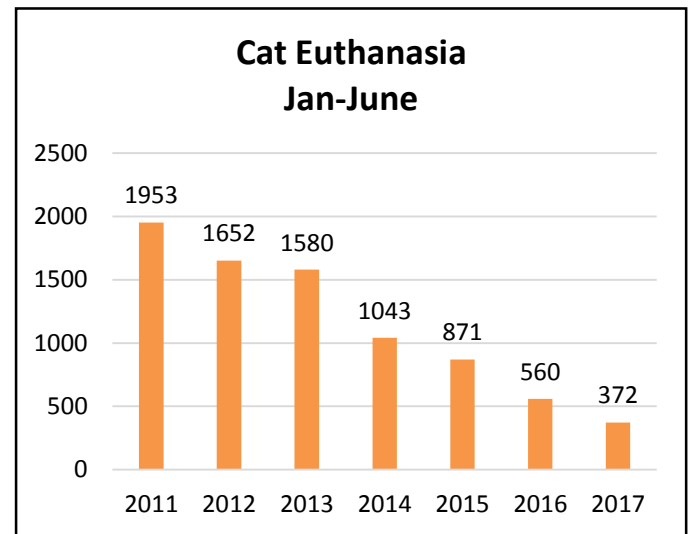

Long Beach Animal Care Services

Statistics are for January through June for all years

Live Release Rate Jan-June