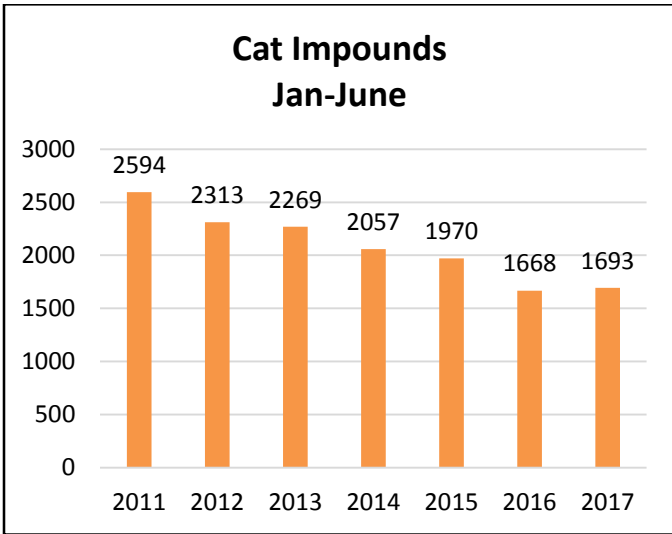

Long Beach Animal Care Services

Statistics are for January through June for all years

Live Release Rate Jan-June