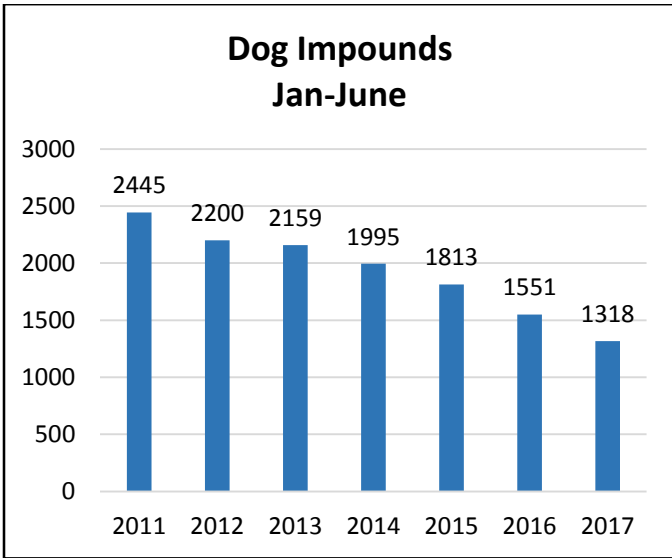

Long Beach Animal Care Services

Statistics are for January through June for all years

Live Release Rate Jan-June