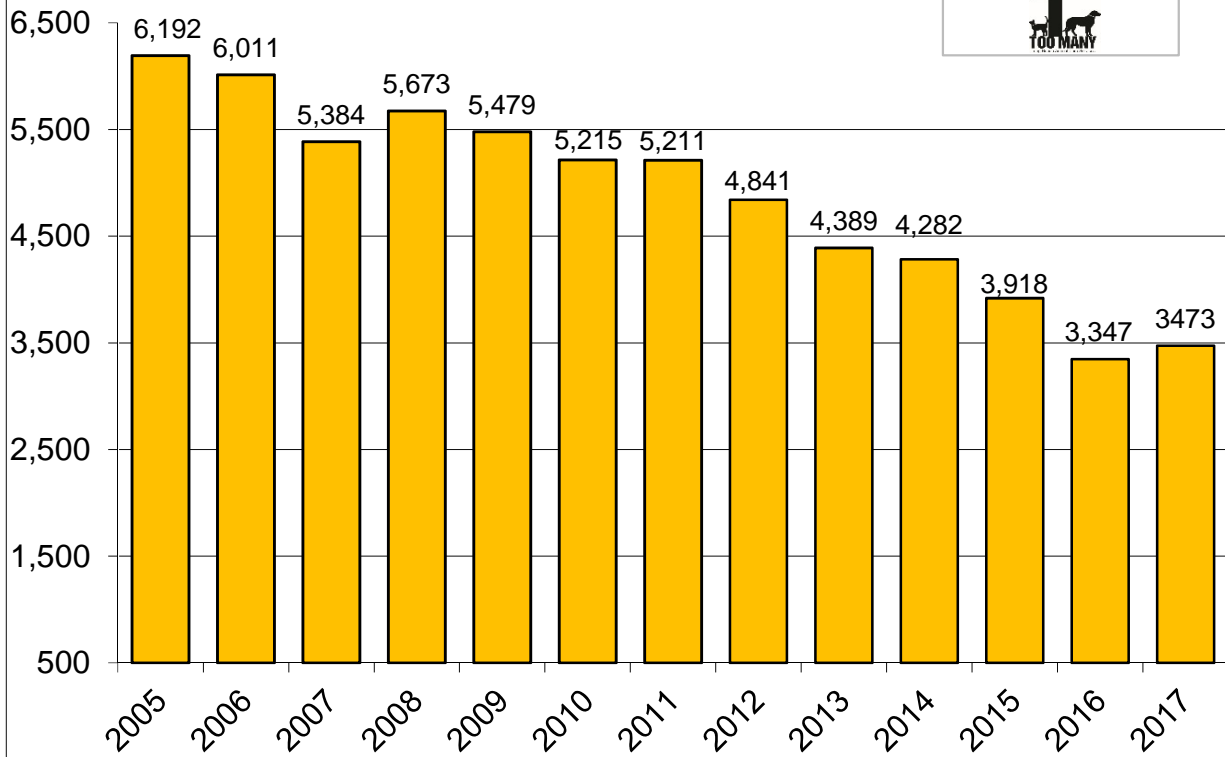

Cat Impounds By Year

Long Beach
Animal Care Services