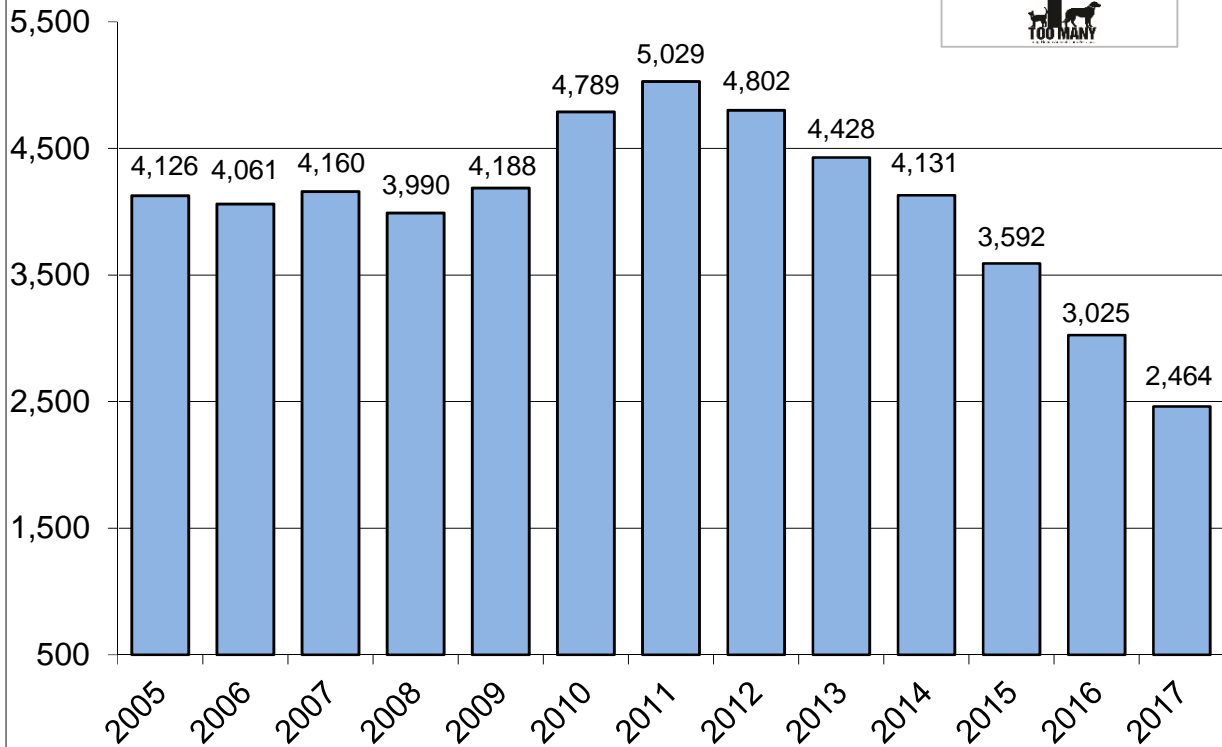

Dog Impounds By Year

Long Beach
Animal Care Services