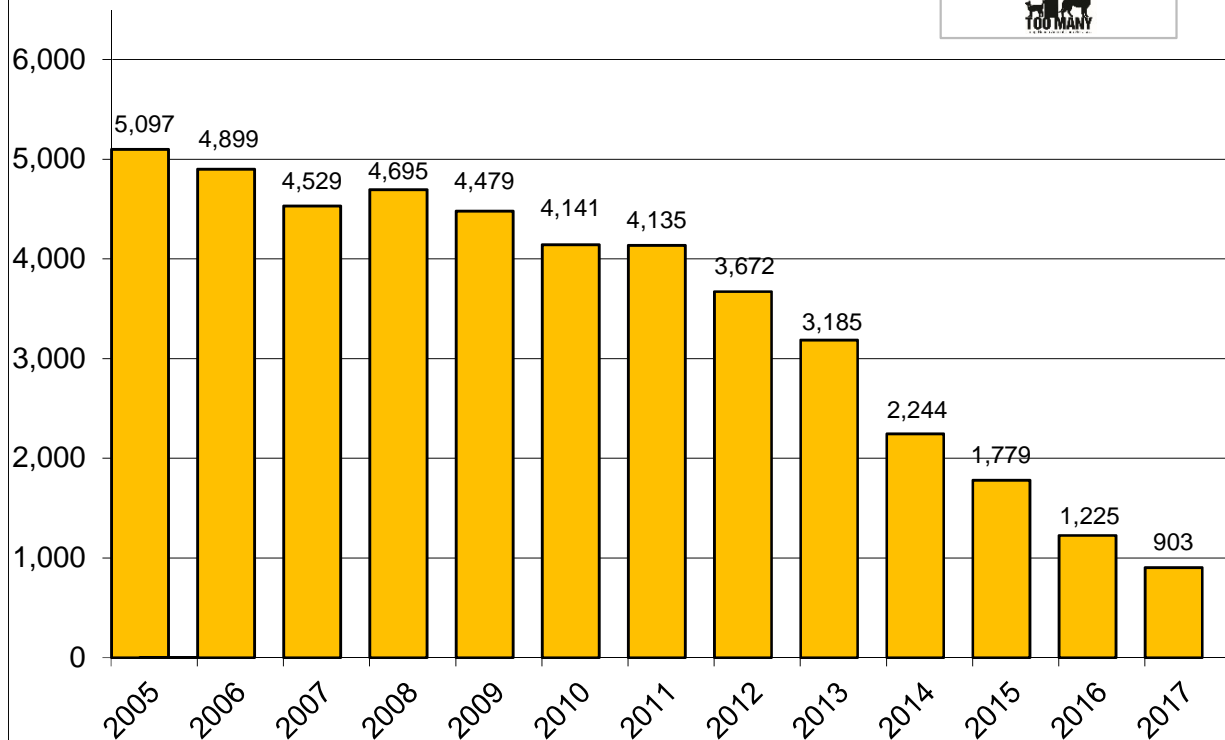

Cat Euthanasia By Year

Long Beach
Animal Care Services