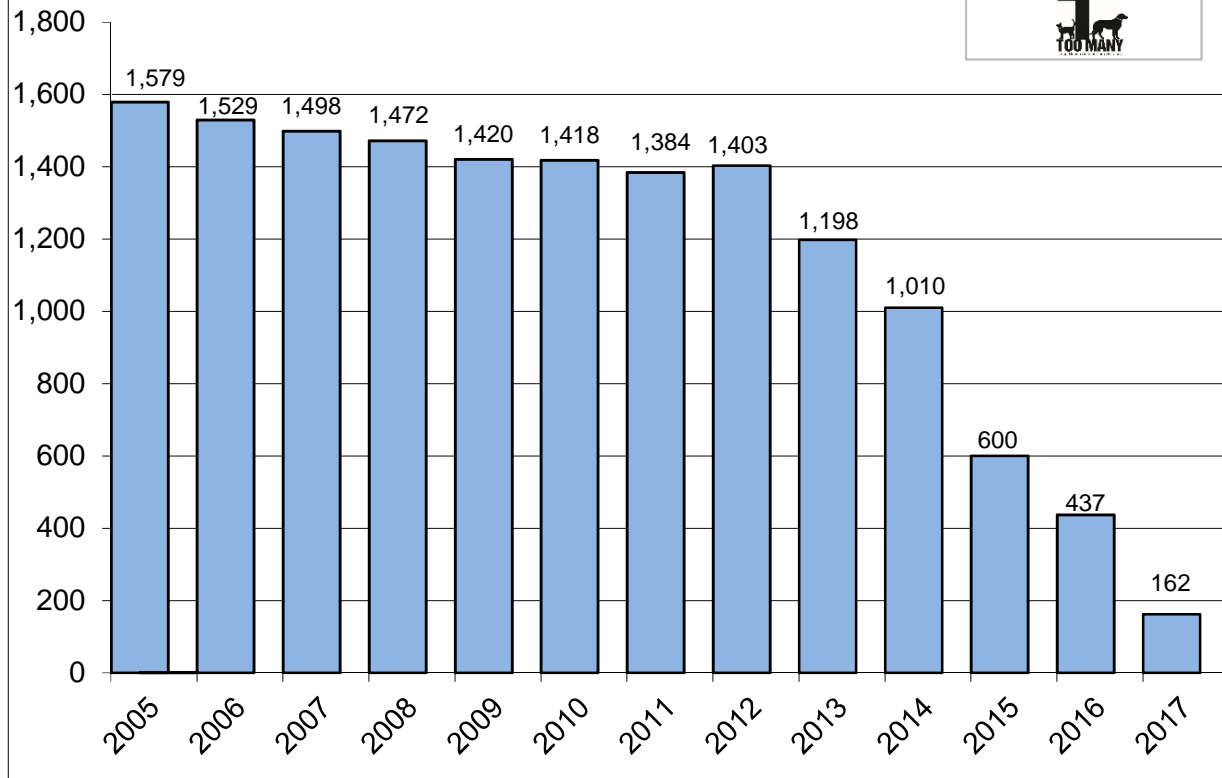

ANIMAL CARE SERVICES Live Release Rates 2001-2017