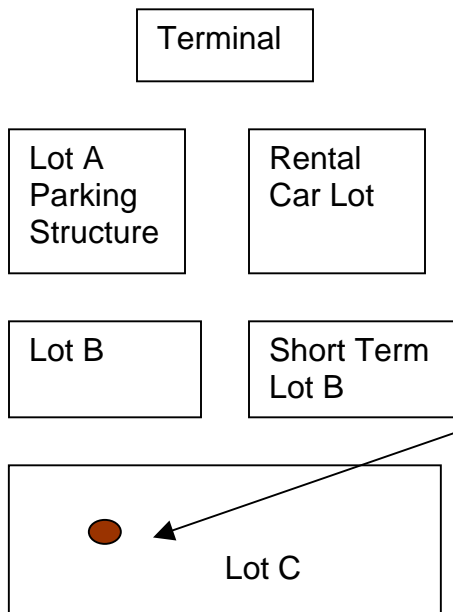

Green Airport Bulletin

Two Electric Vehicle Charging Stations are available for public use in Parking Lot C

Types of electric vehicles that can be charged include the Toyota RAV4EV, the Nissan Altra and the Nissan Hyper Mini.