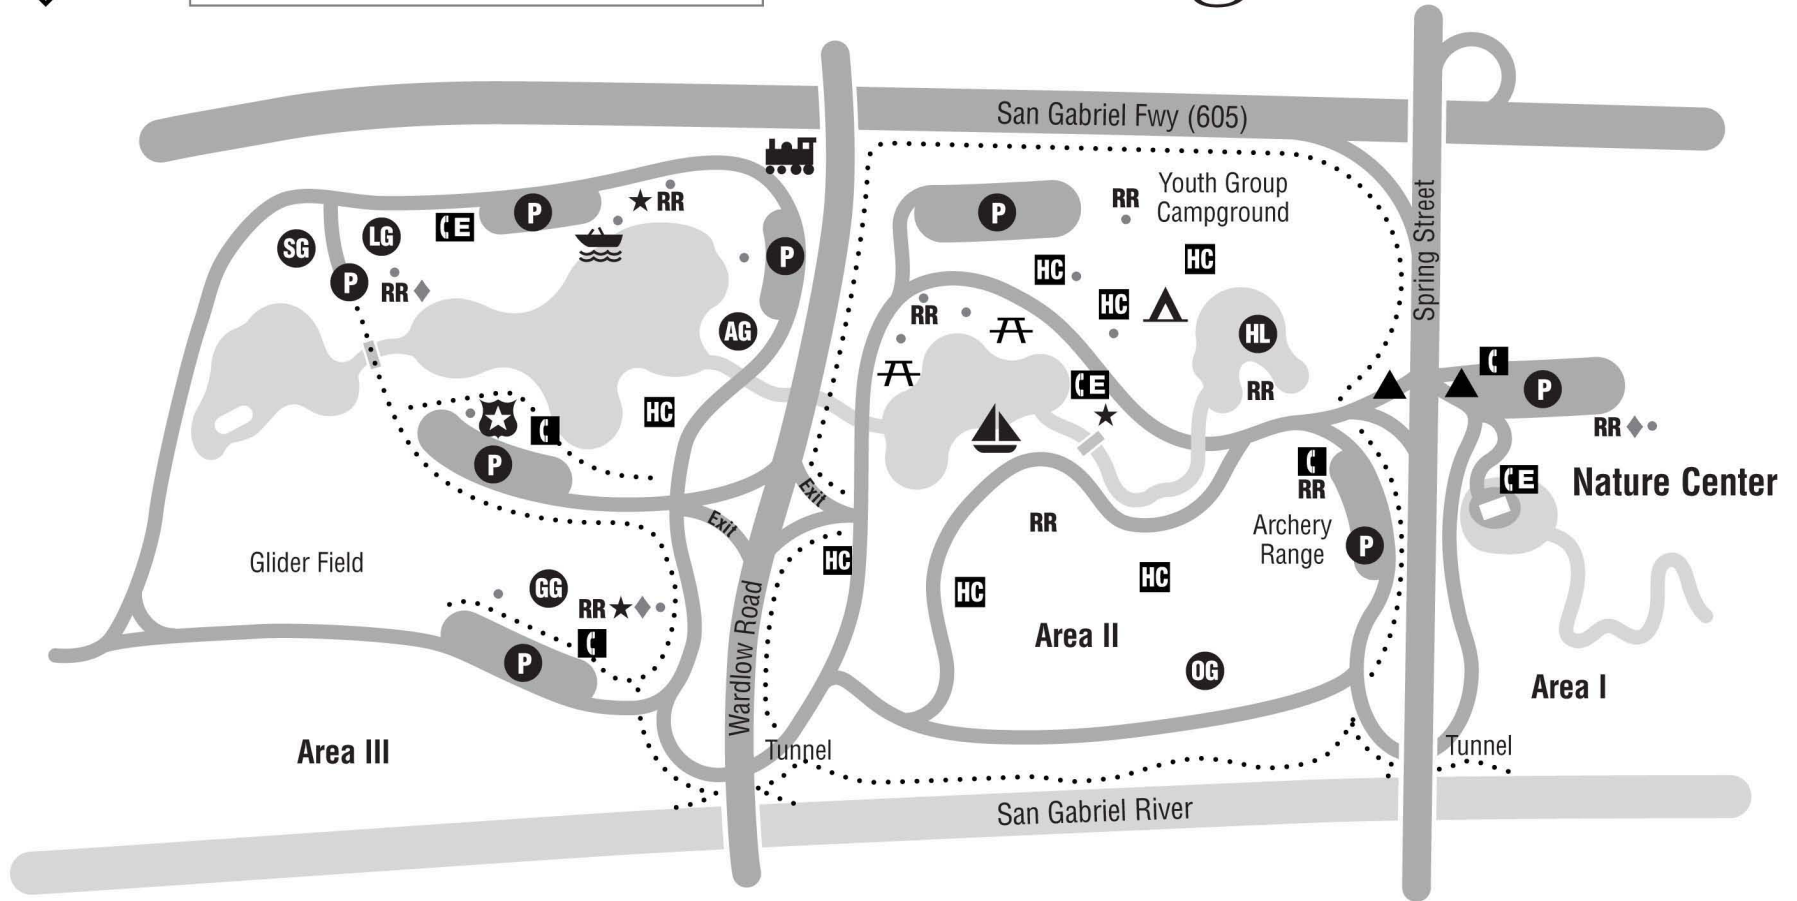

# El Dorado East Regional Park

## Map Legend

### Reservable Areas

- AG** Arbor Day Grove
- GG** Golden Grove
- HL** Horseshoe Lake
- LG** Lakeview Grove
- OG** Olympic Grove
- SG** Sycamore Grove

- Boat Dock
- Model Boat Launch
- Ranger Station/Reservations Office
- Train Ride
- Youth Campground Pavilion

- Entrance/Exit
- Emergency Call Box
- Picnic Shelter
- Parking Lot
- Drinking Fountain
- Playground
- Hot Coal Dumpsite
- Snack Bar
- Phone
- Restrooms
- Bike Path