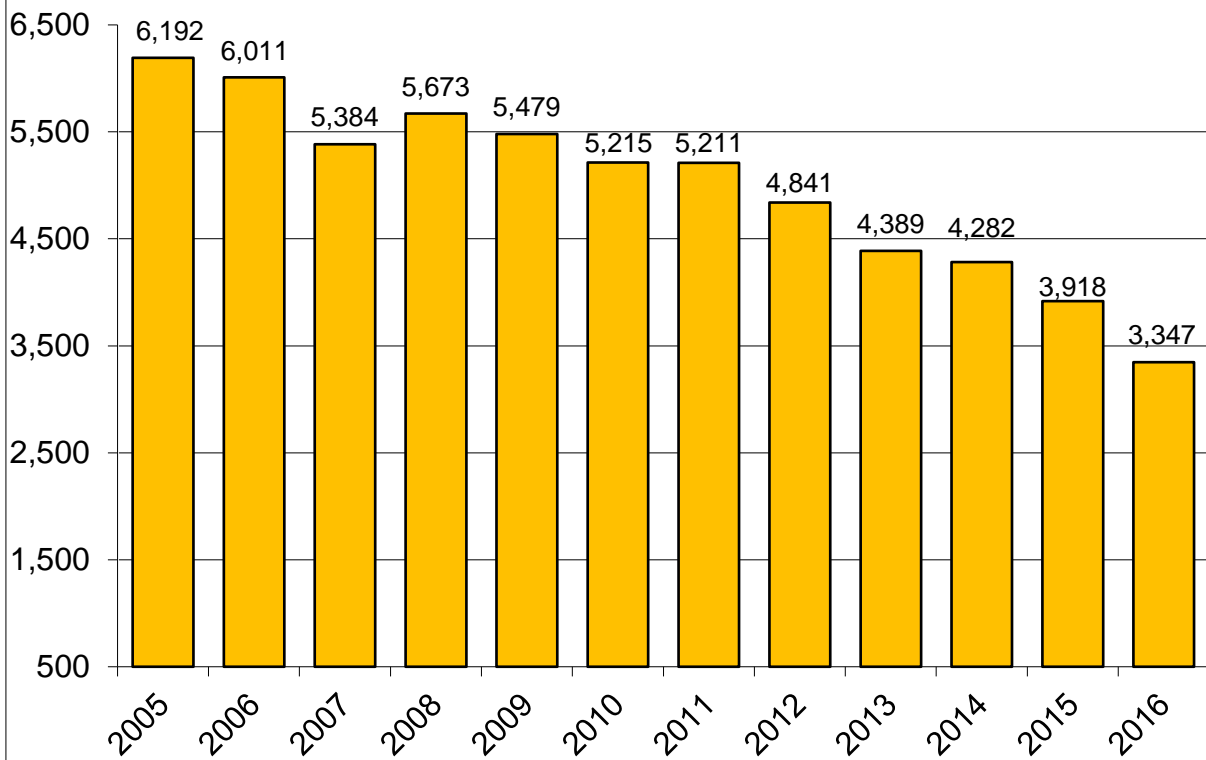

*Total Live Impounds By Year

*Dogs and Cats

*Total Euthanasia By Year

*Dogs and Cats

Cat Impounds By Year

Cat Euthanasia By Year

Dog Impounds By Year

Dog Euthanasia By Year

ANIMAL CARE SERVICES

Live Release Rates

2005-2016